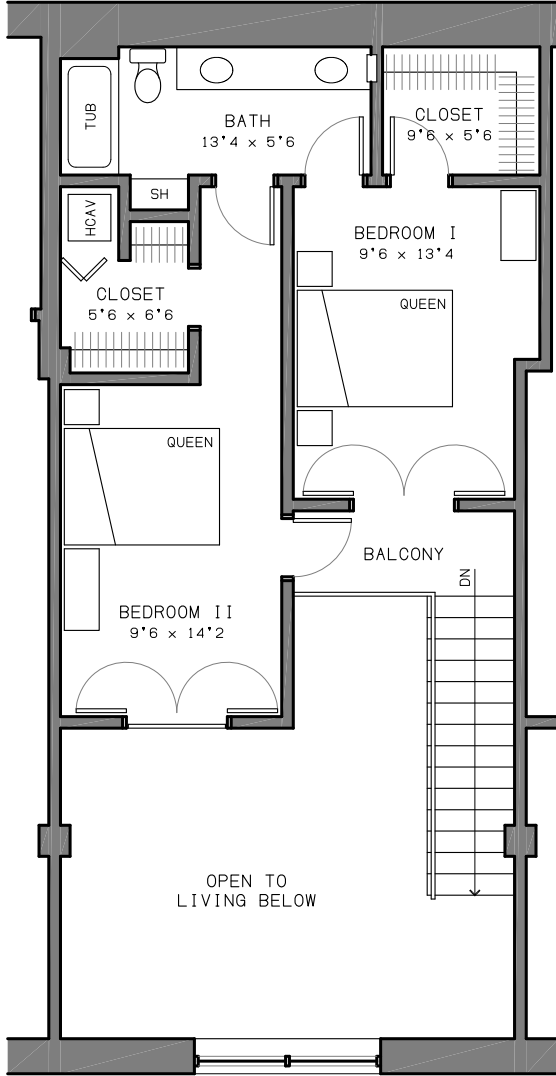

P·E·A·R·L PROPERTIES

FOR LEASING INFORMATION;
610-529-4444
KDP@PEARL-PROPERTIES.COM

1200 WALNUT

12TH & WALNUT STREETS PHILADELPHIA

LOFT LEVEL

1380 SF

2 BEDROOM LOFT

2 BATH

STUDY