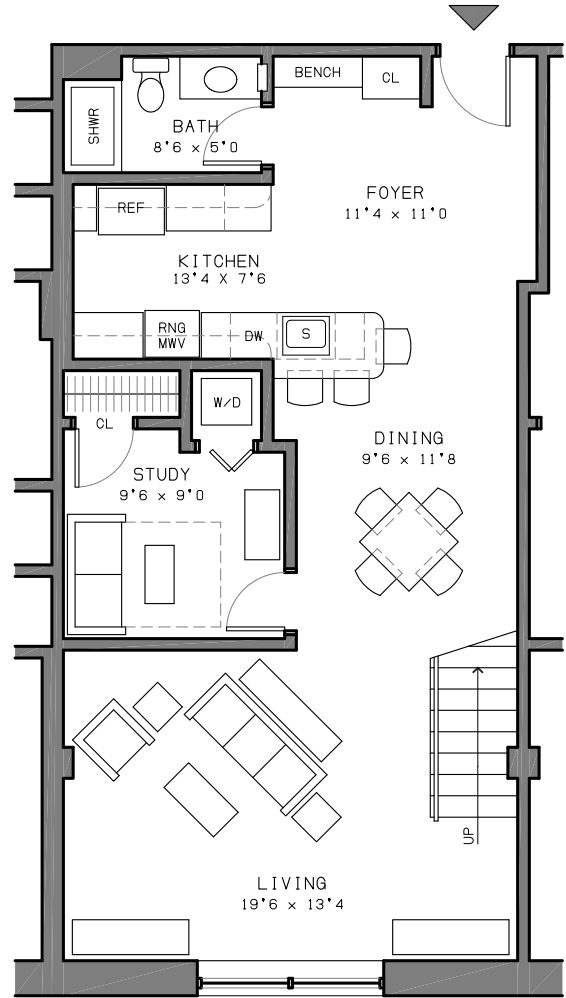

P·E·A·R·L PROPERTIES

FOR LEASING INFORMATION;
610-529-4444
KDP@PEARL-PROPERTIES.COM

1200 WALNUT

12TH & WALNUT STREETS PHILADELPHIA

LOFT LEVEL

1380 SF

2 BEDROOM LOFT

2 BATH

STUDY