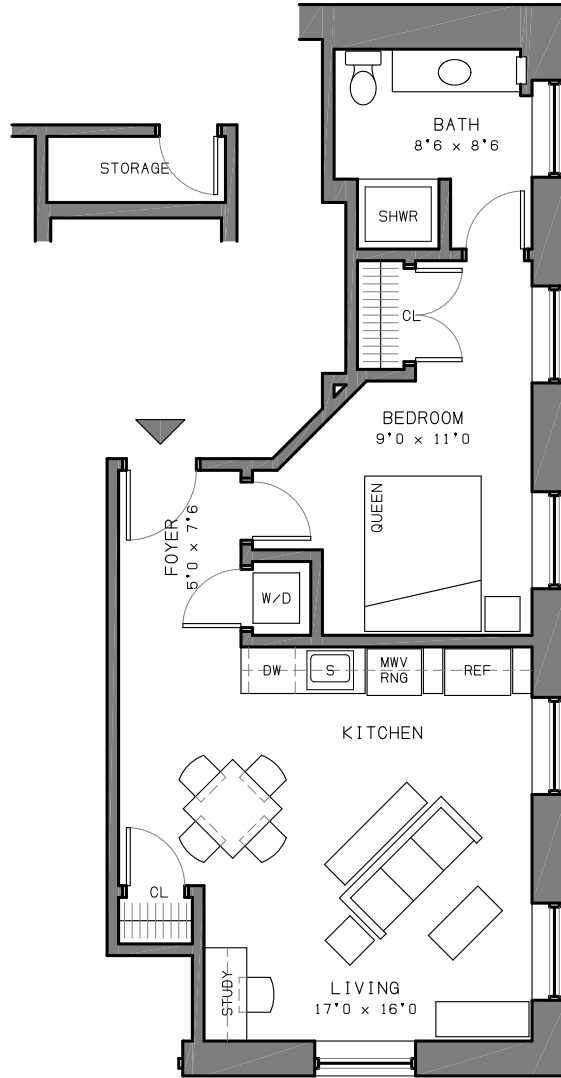

P·E·A·R·L PROPERTIES

FOR LEASING INFORMATION;
610-529-4444
KDP@PEARL-PROPERTIES.COM

1200 WALNUT

12TH & WALNUT STREETS PHILADELPHIA

715 SF
1 BEDROOM LOFT
1 BATH
STUDY