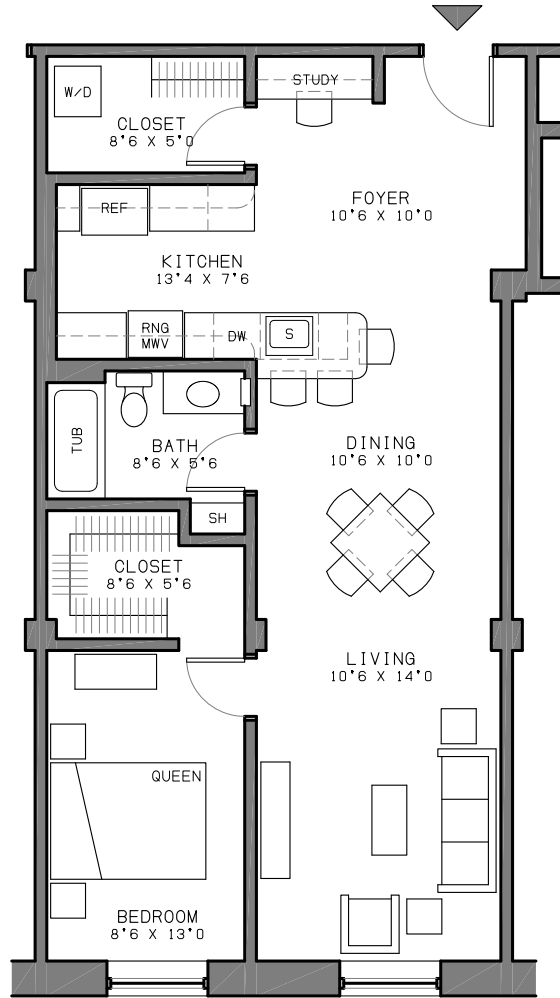

P·E·A·R·L PROPERTIES

FOR LEASING INFORMATION;
610-529-4444
KDP@PEARL-PROPERTIES.COM

1200 WALNUT

12TH & WALNUT STREETS PHILADELPHIA

820 SF

1 BEDROOM LOFT

1 BATH

STUDY