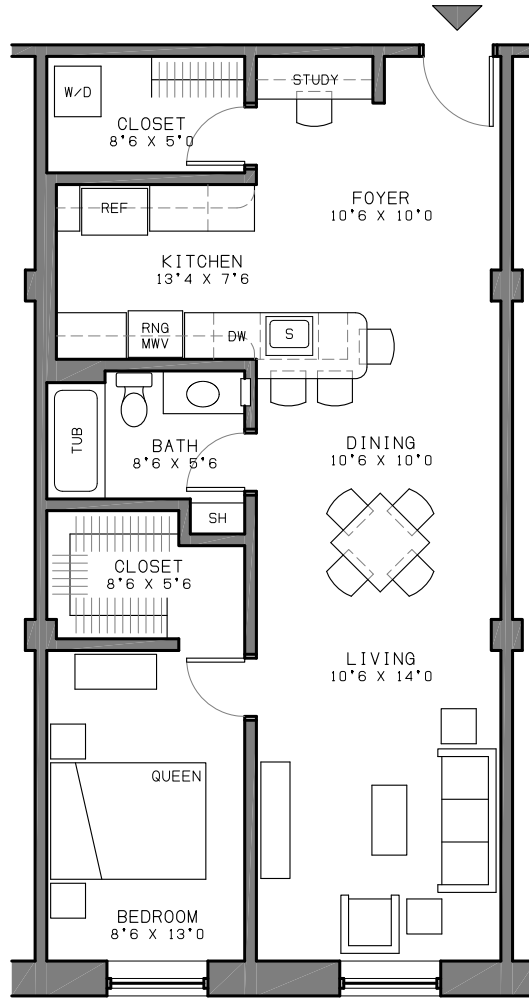

P·E·A·R·L PROPERTIES

FOR LEASING INFORMATION;
610-529-4444
KDP@PEARL-PROPERTIES.COM

1200 WALNUT

12TH & WALNUT STREETS PHILADELPHIA

812 SF
1 BEDROOM LOFT
1 BATH
STUDY