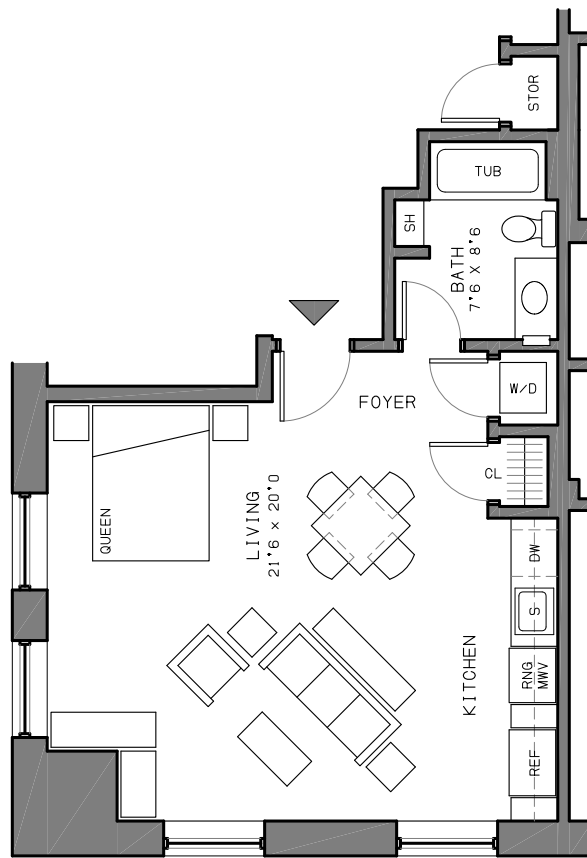

P · E · A · R · L PROPERTIES

FOR LEASING INFORMATION;
610-529-4444
KDP@PEARL-PROPERTIES.COM

1200 WALNUT

12TH & WALNUT STREETS PHILADELPHIA

564 SF
STUDIO
1 BATH