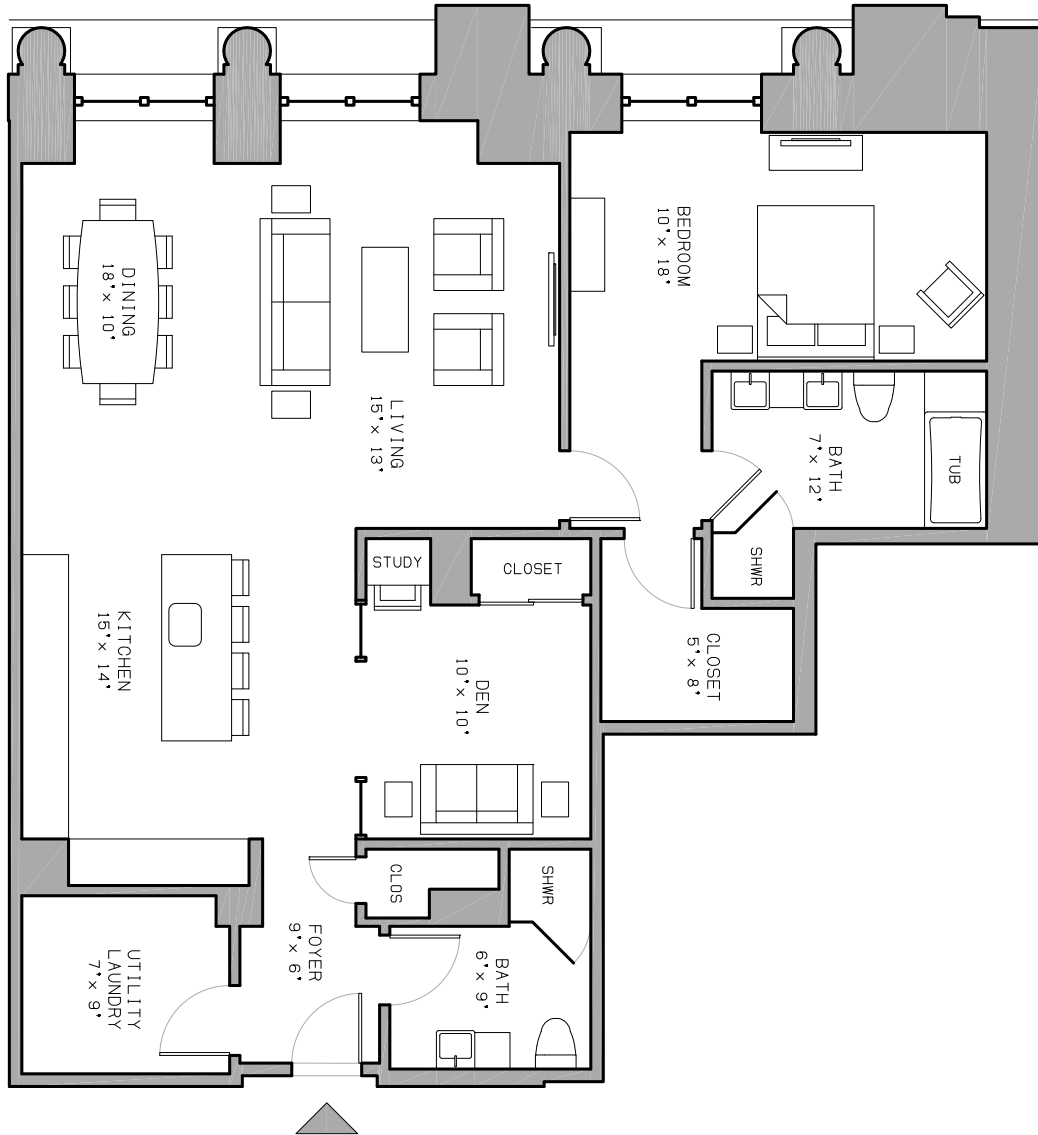

FOR LEASING INFORMATION;
610-529-4444
KDP@PEARL-PROPERTIES.COM

W A L N U T

- 1 BEDROOM
- 2 BATHROOM
- DEN

B R O A D

M O R A V I A N