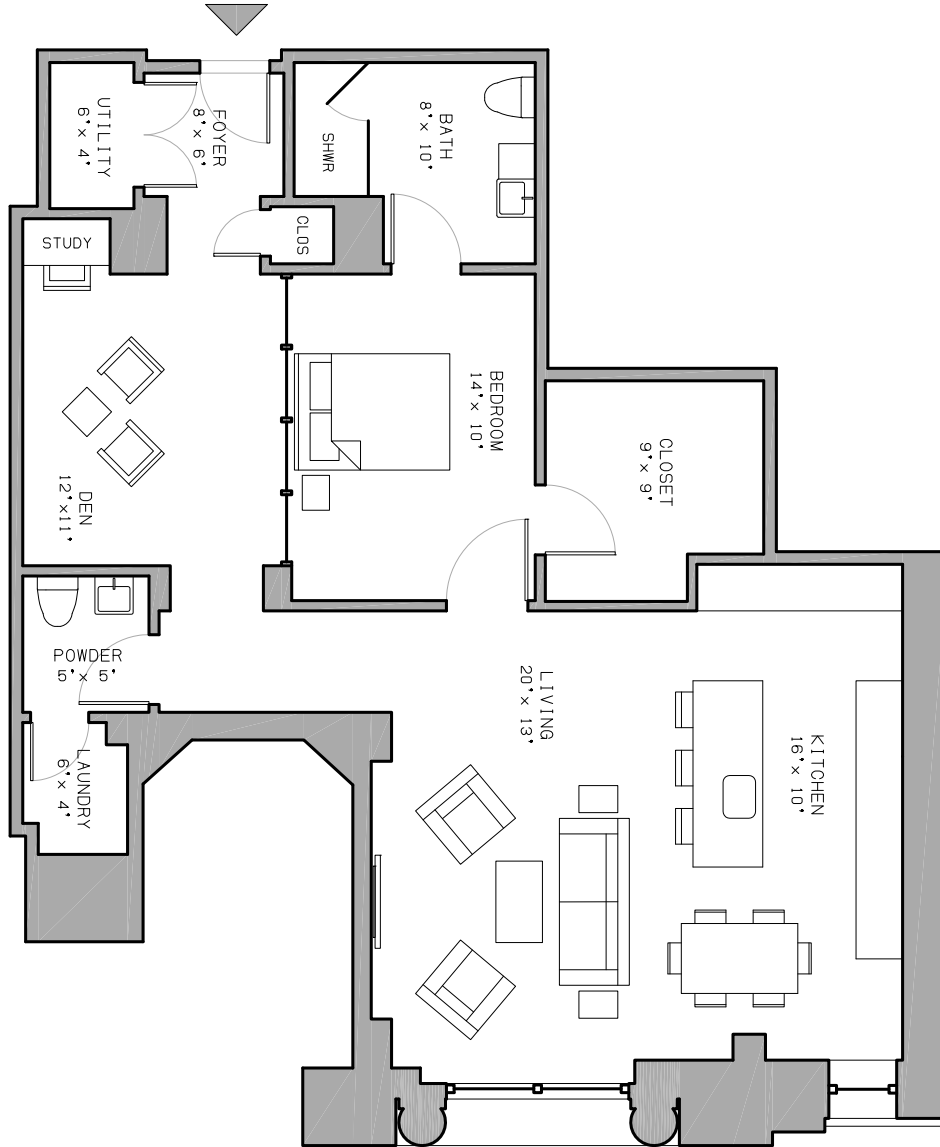

P·E·A·R·L
PROPERTIES

1401 Walnut

1401 WALNUT STREET PHILADELPHIA

FOR LEASING INFORMATION;
610-529-4444
KDP@PEARL-PROPERTIES.COM

1 BEDROOM
1.5 BATHROOM