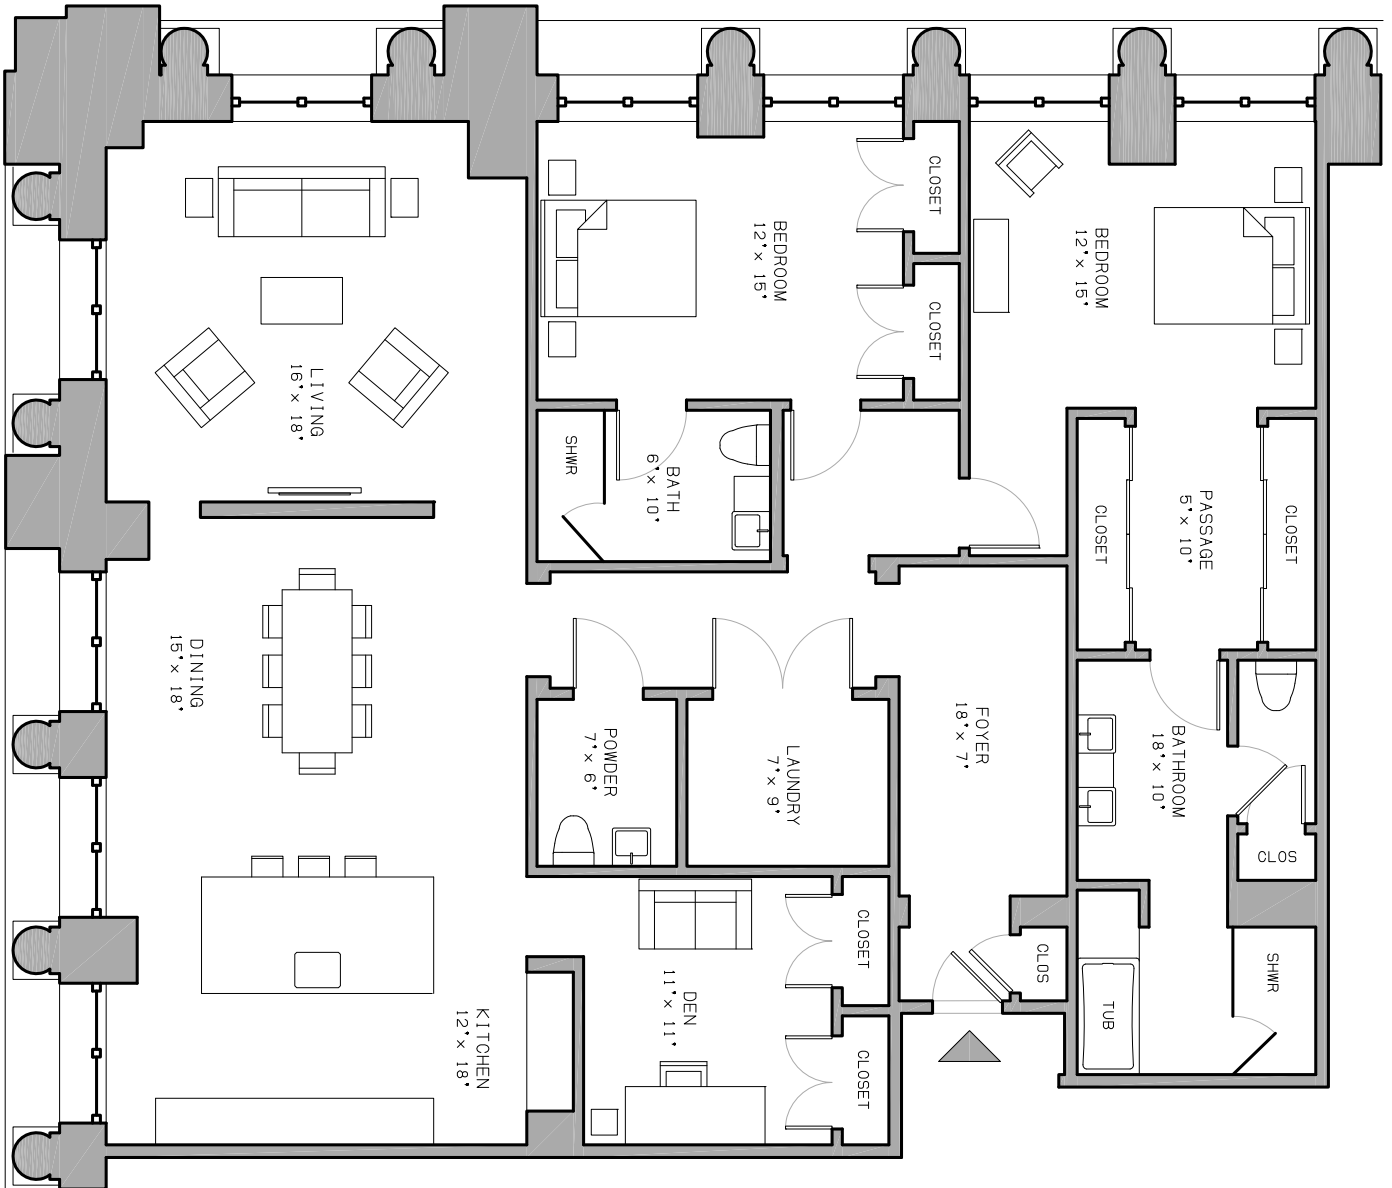

P · E · A · R · L
PROPERTIES

1401 Walnut

1401 WALNUT STREET PHILADELPHIA

FOR LEASING INFORMATION;
610-529-4444
KDP@PEARL-PROPERTIES.COM

2 BEDROOM
2.5 BATHROOM
DEN

MORAVIAN