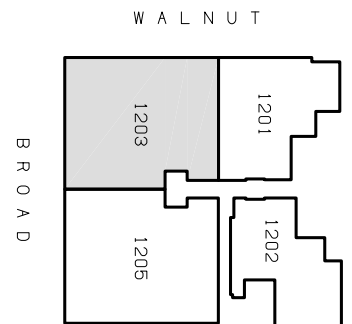

P · E · A · R · L
PROPERTIES

1401 Walnut

1401 WALNUT STREET PHILADELPHIA

FOR LEASING INFORMATION;
610-529-4444
KDP@PEARL-PROPERTIES.COM

2 BEDROOM
2.5 BATHROOM
DEN

MORAVIAN