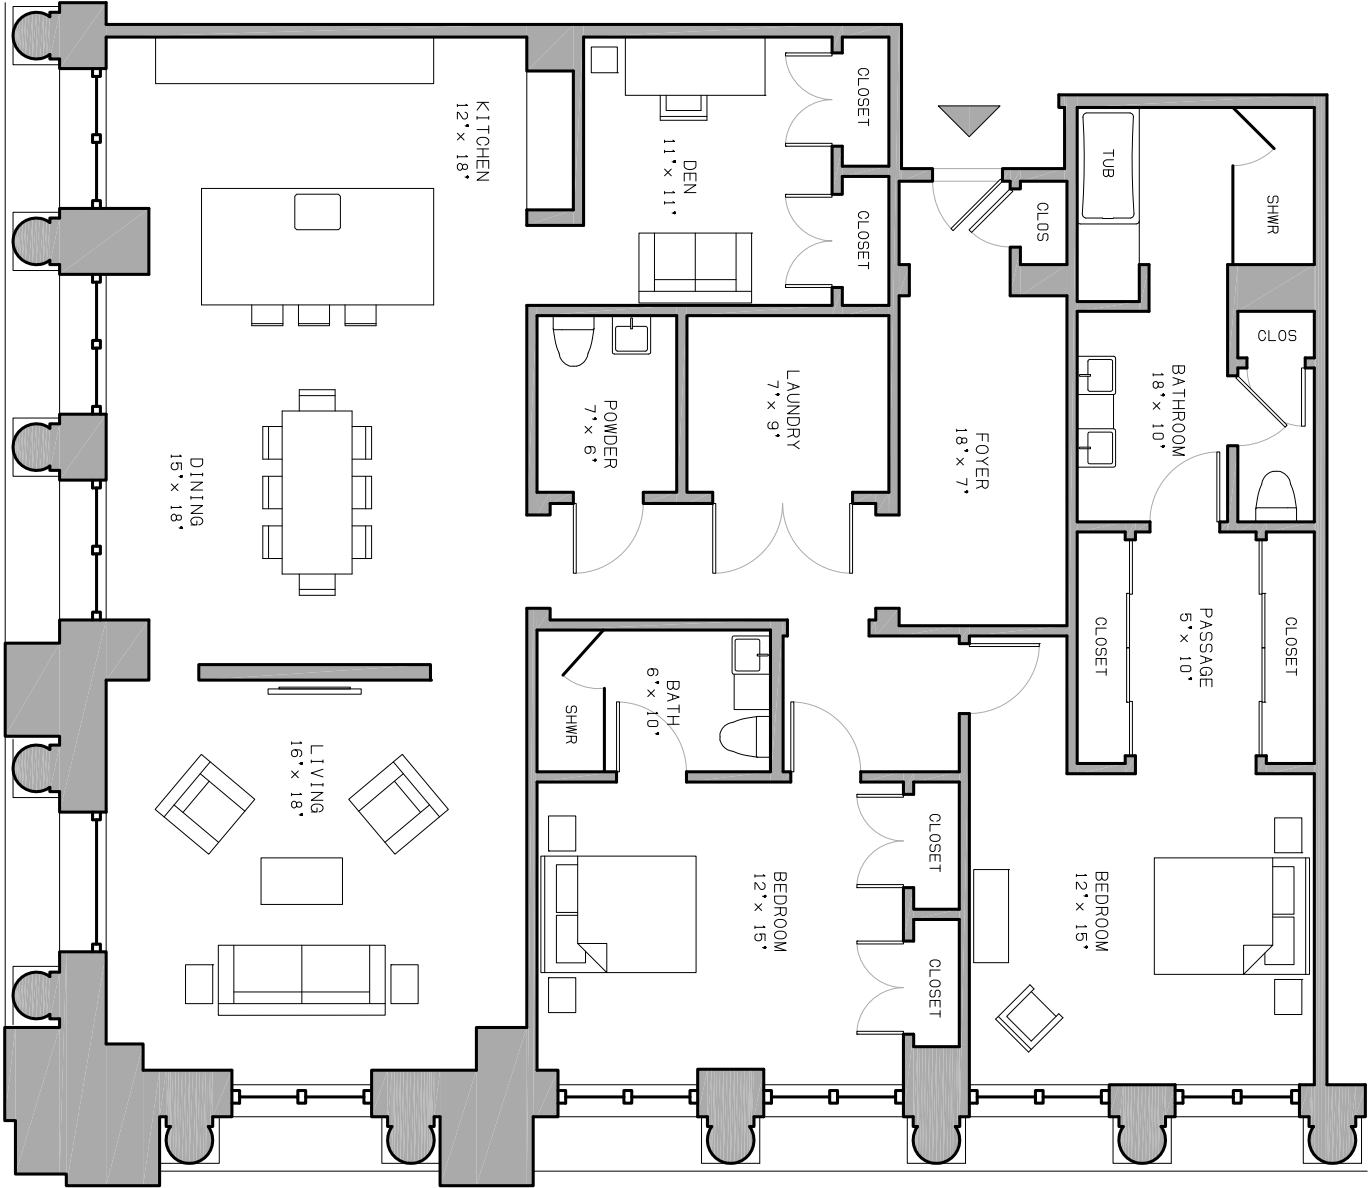

FOR LEASING INFORMATION;
610-529-4444
KDP@PEARL-PROPERTIES.COM

2 BEDROOM
2.5 BATHROOM
DEN