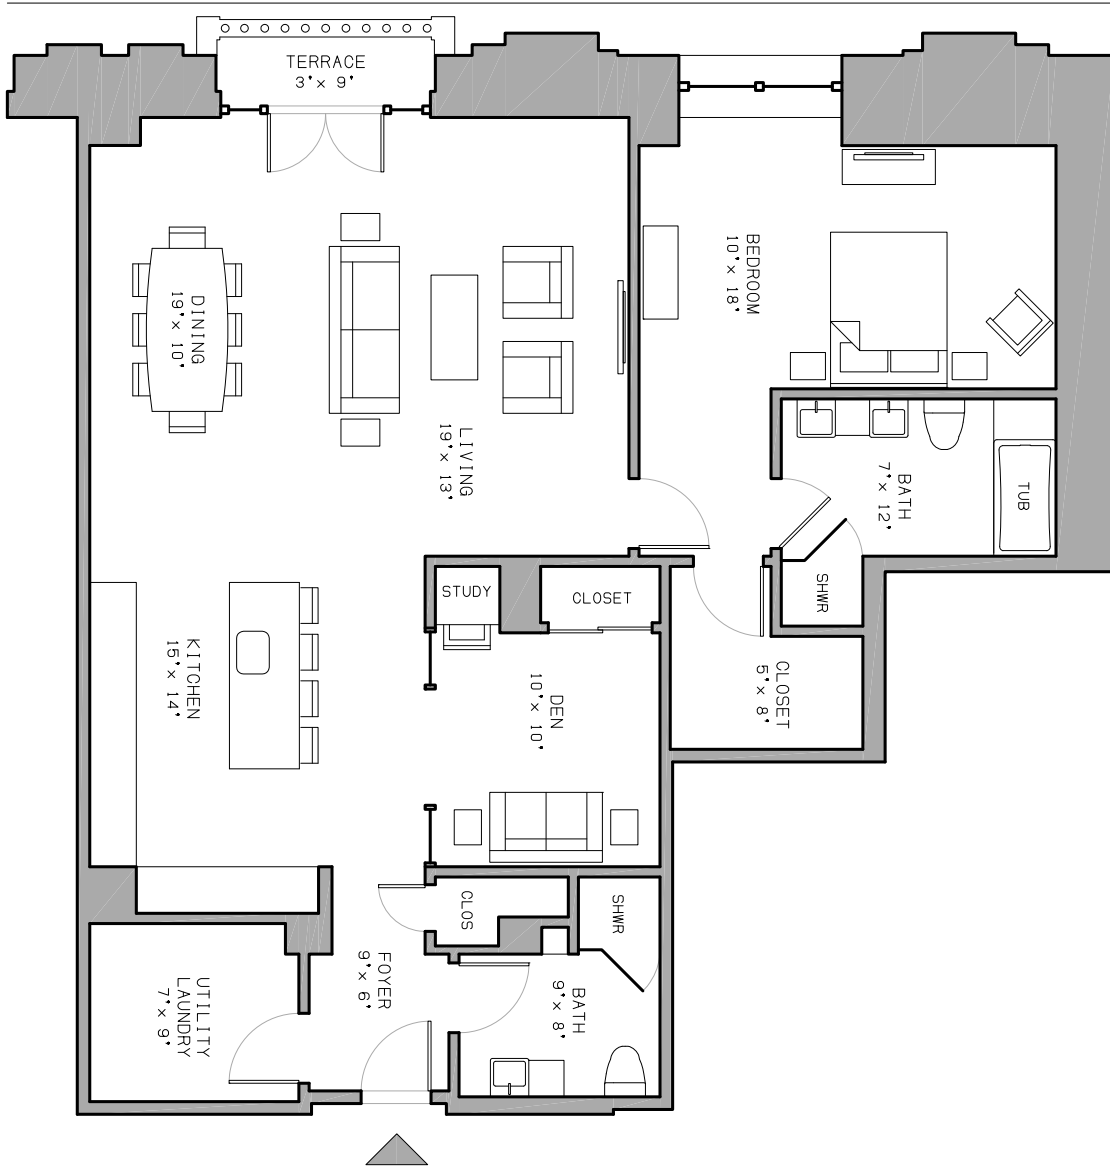

P·E·A·R·L
PROPERTIES

1401 Walnut

1401 WALNUT STREET PHILADELPHIA

FOR LEASING INFORMATION;
610-529-4444
KDP@PEARL-PROPERTIES.COM

2 BEDROOM
2 BATHROOM