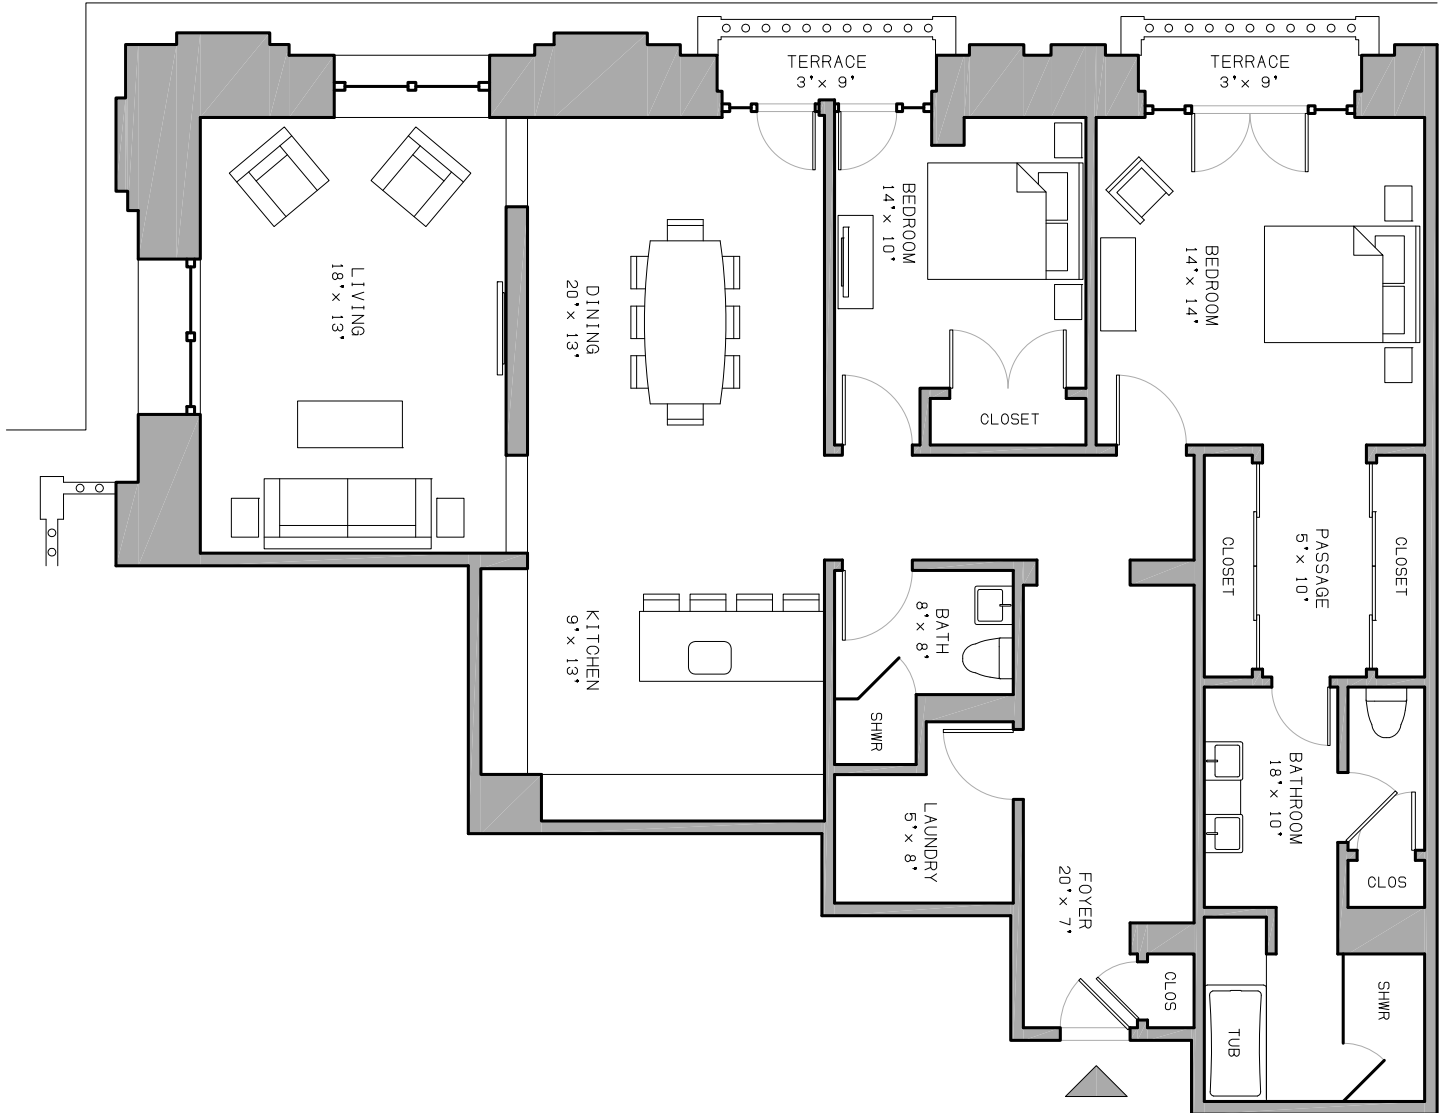

P·E·A·R·L
PROPERTIES

1401 Walnut

1401 WALNUT STREET PHILADELPHIA

FOR LEASING INFORMATION;
610-529-4444
KDP@PEARL-PROPERTIES.COM

2 BEDROOM
2 BATHROOM

MORAVIAN