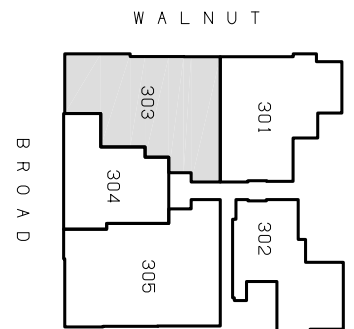

P·E·A·R·L
PROPERTIES

1401 Walnut

1401 WALNUT STREET PHILADELPHIA

FOR LEASING INFORMATION;
610-529-4444
KDP@PEARL-PROPERTIES.COM

2 BEDROOM
2 BATHROOM

MORAVIAN