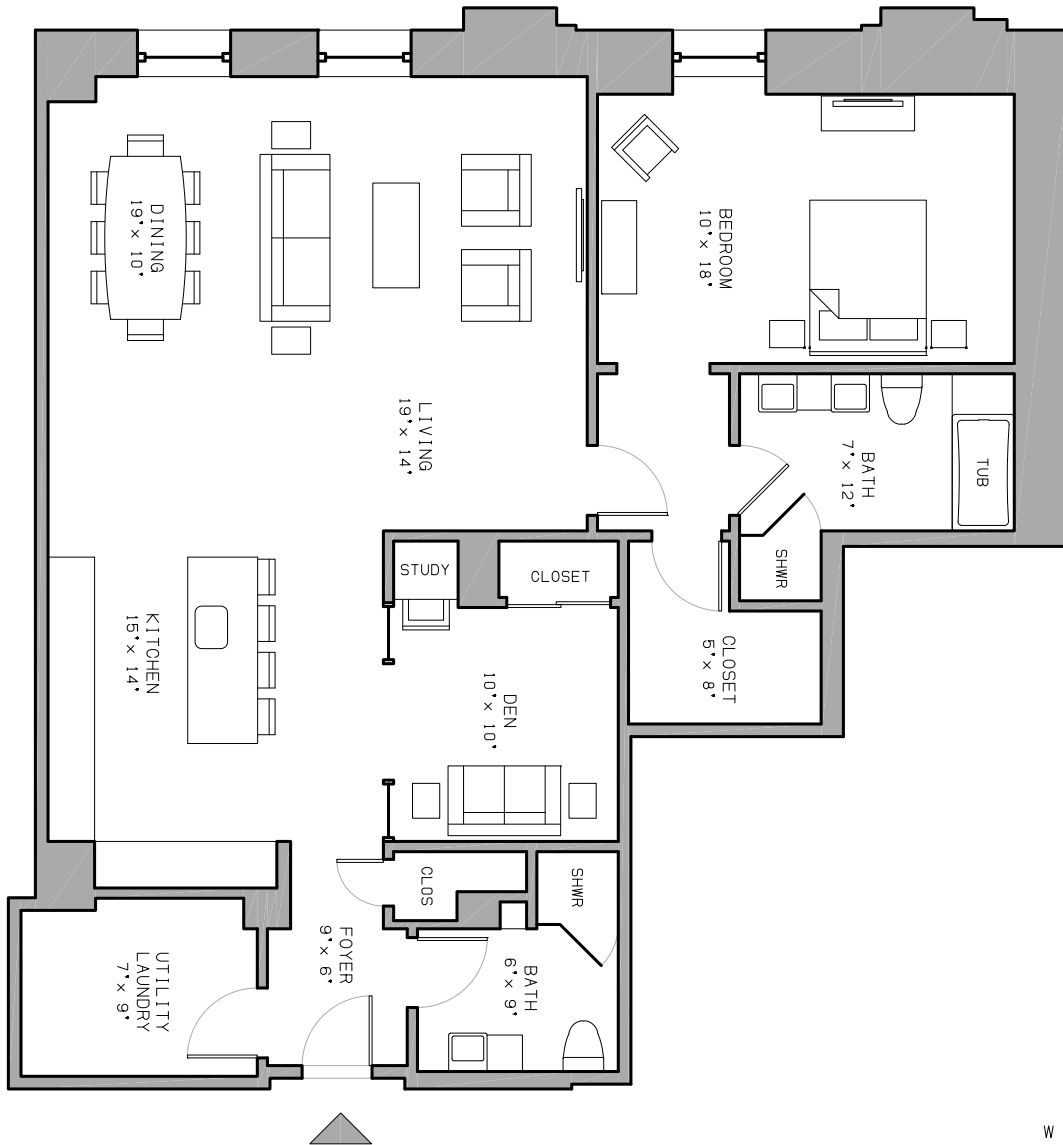

P·E·A·R·L
PROPERTIES

1401 Walnut

1401 WALNUT STREET PHILADELPHIA

FOR LEASING INFORMATION;
610-529-4444
KDP@PEARL-PROPERTIES.COM

- 1 BEDROOM
- 2 BATHROOM
- DEN