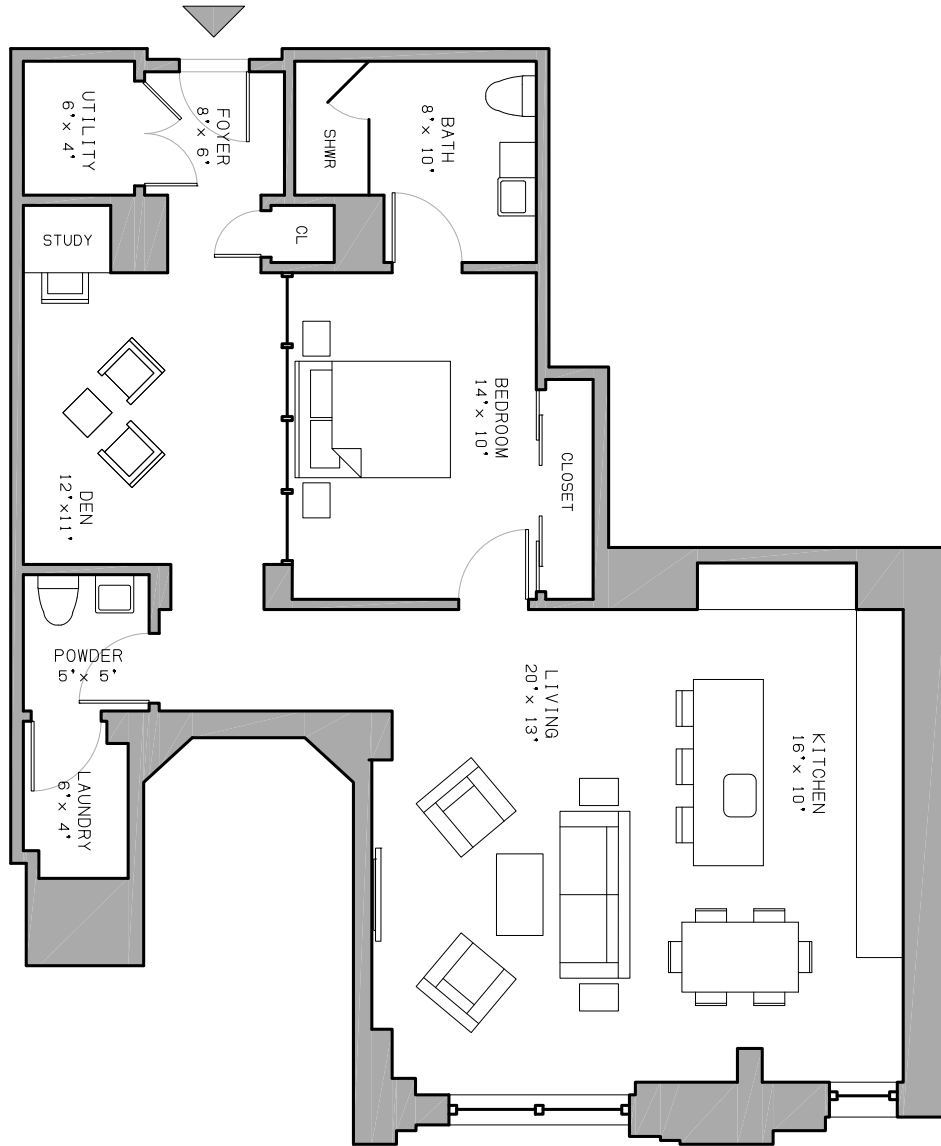

P·E·A·R·L
PROPERTIES

1401 Walnut

1401 WALNUT STREET PHILADELPHIA

FOR LEASING INFORMATION;
610-529-4444
KDP@PEARL-PROPERTIES.COM

1 BEDROOM
1.5 BATHROOM