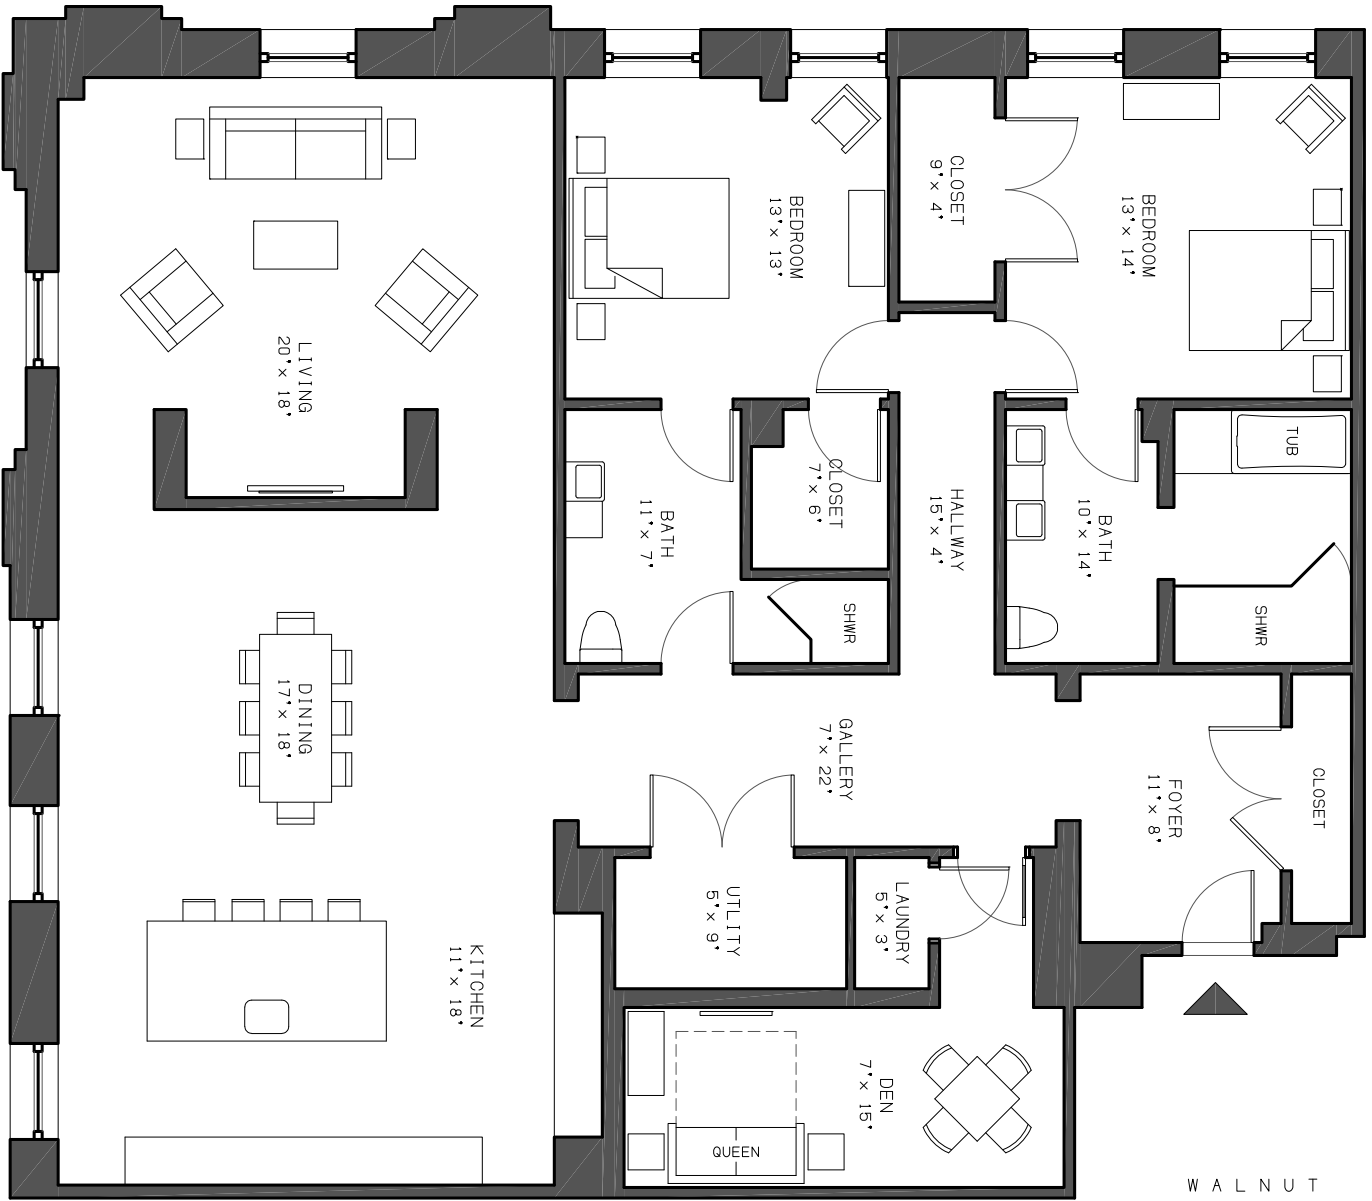

P·E·A·R·L PROPERTIES

1401 Walnut

1401 WALNUT STREET PHILADELPHIA

FOR LEASING INFORMATION:

610-529-4444

KDP@PEARL-PROPERTIES.COM

2 BEDROOM
2 BATHROOM
1 DEN

BROAD

MORAVIAN