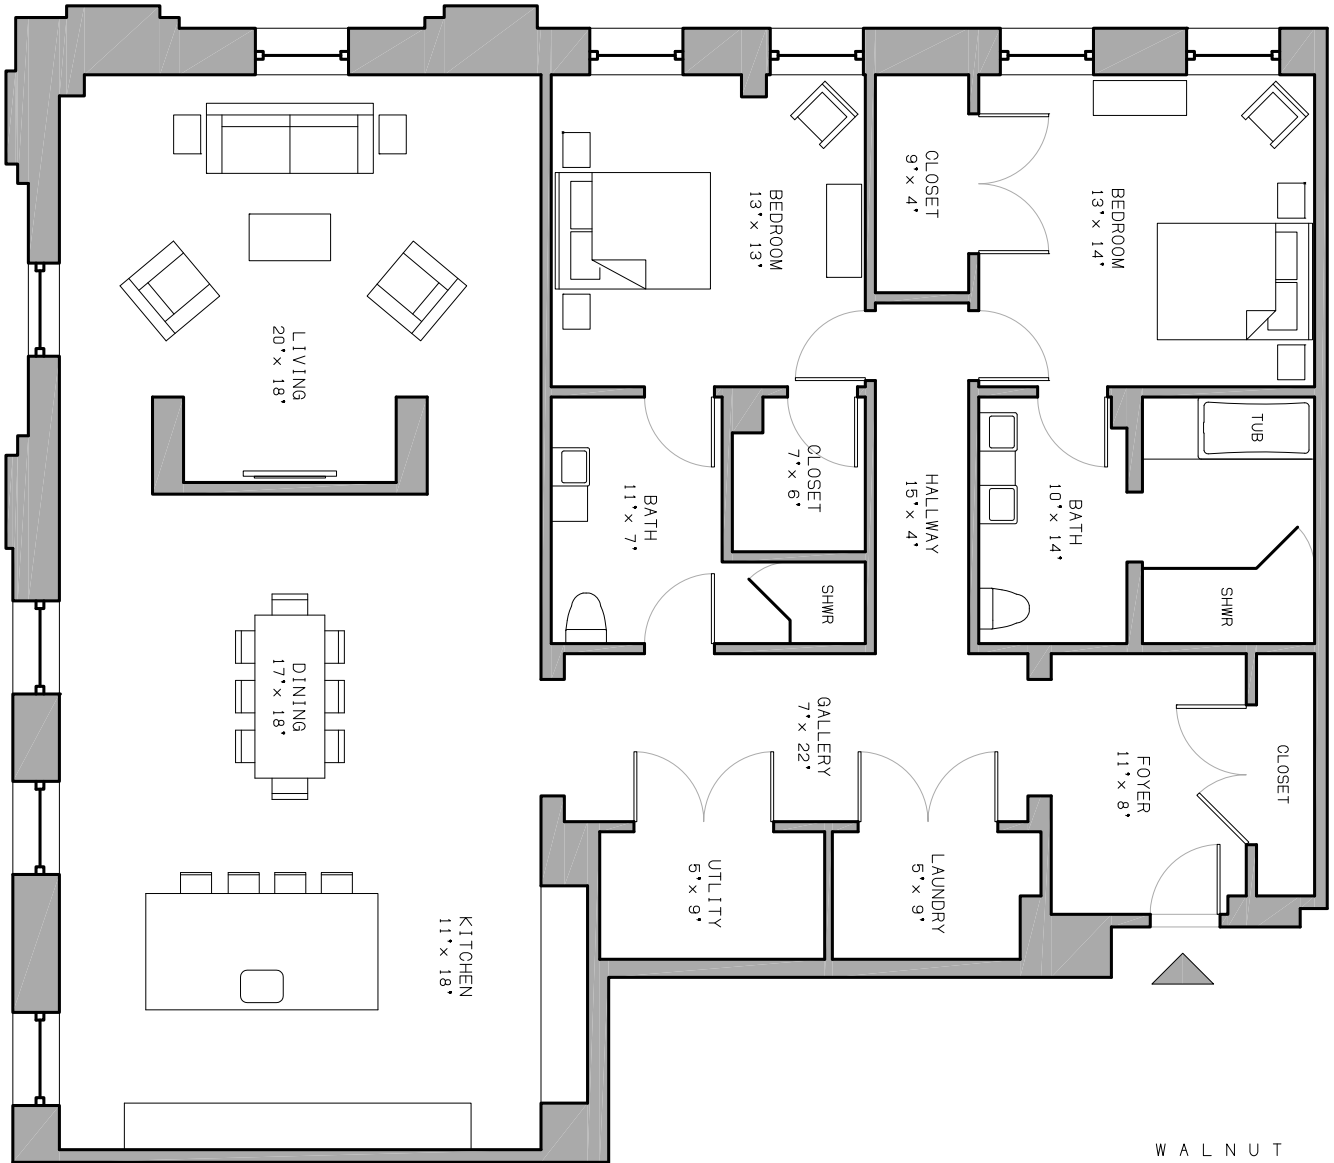

P · E · A · R · L
 PROPERTIES

1401 Walnut

1401 WALNUT STREET PHILADELPHIA

FOR LEASING INFORMATION;
 610-529-4444
 KDP@PEARL-PROPERTIES.COM

2 BEDROOM
 2 BATHROOM

MORAVIAN