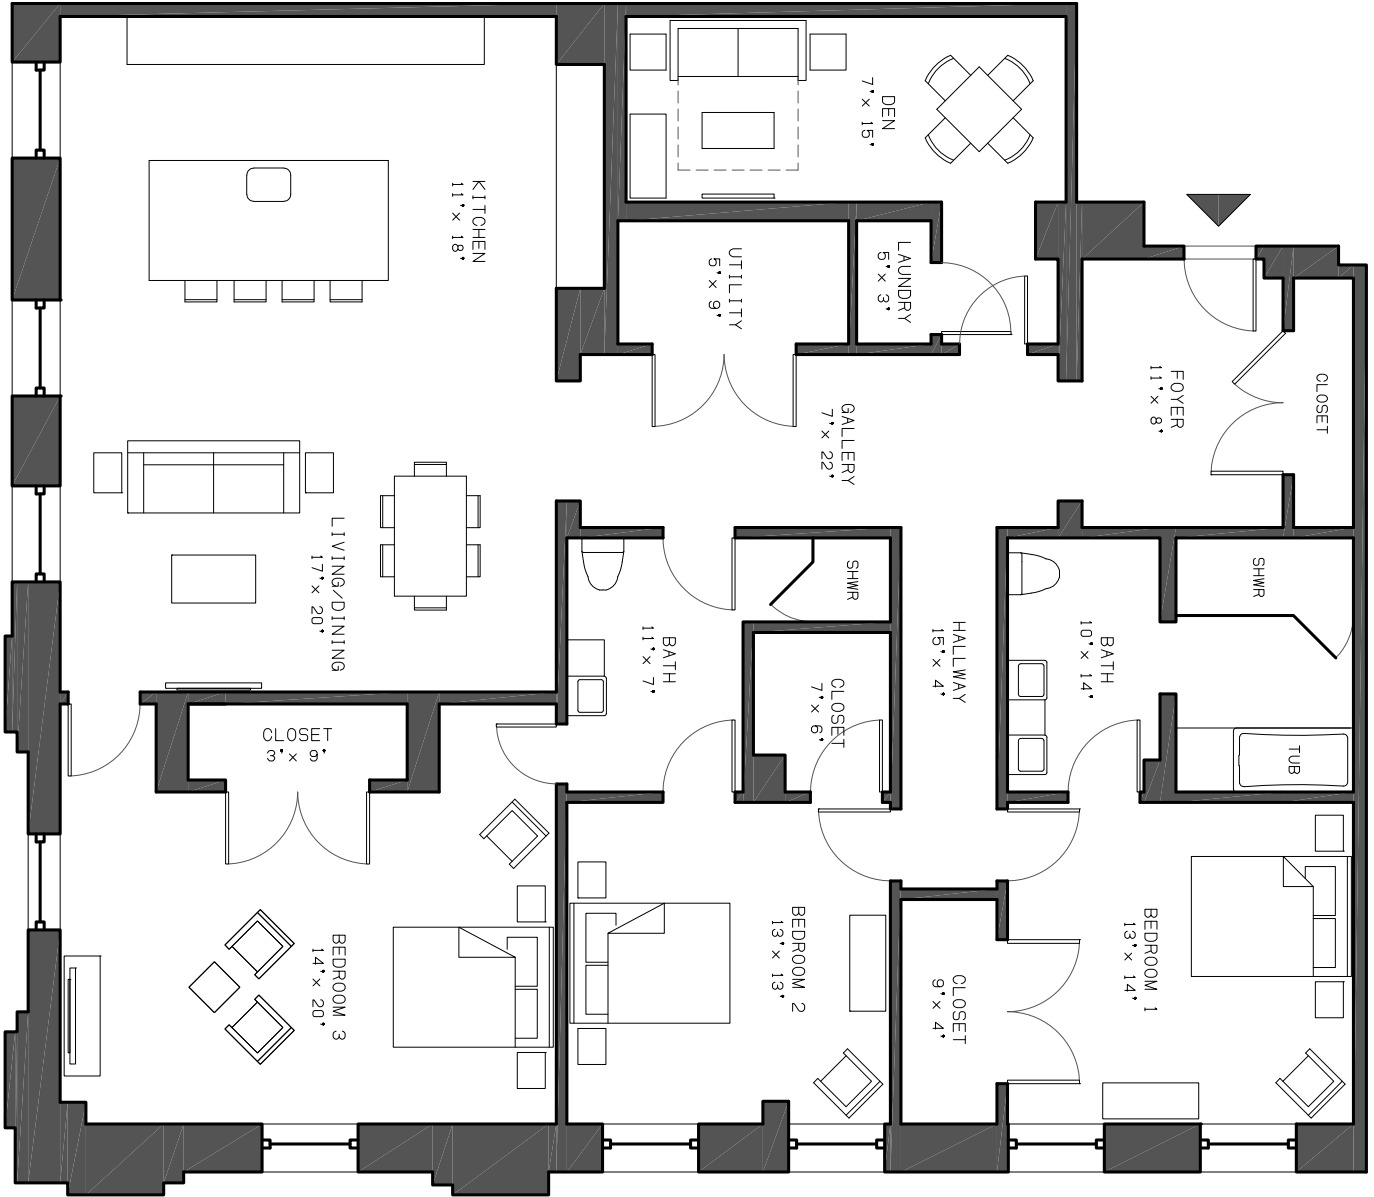

P·E·A·R·L PROPERTIES

1401 Walnut

1401 WALNUT STREET PHILADELPHIA

FOR LEASING INFORMATION:

610-529-4444

KDP@PEARL-PROPERTIES.COM

WALNUT

3 BEDROOM
2 BATHROOM

BROAD

MORAVIAN