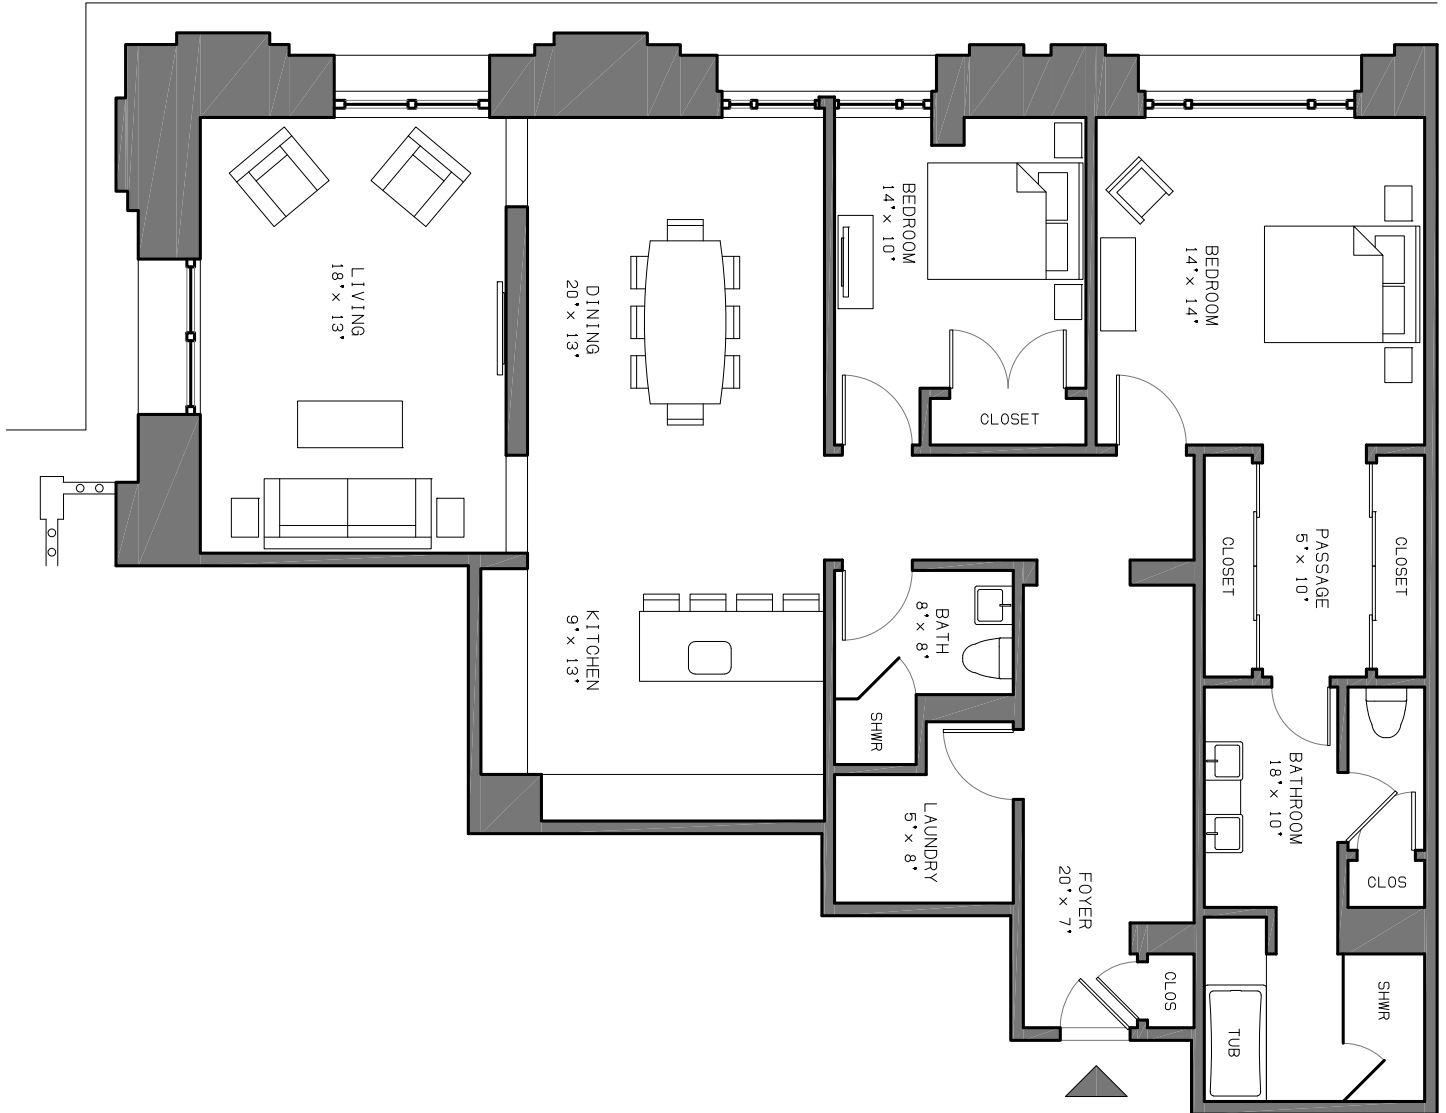

P·E·A·R·L
PROPERTIES

1401 Walnut

1401 WALNUT STREET PHILADELPHIA

FOR LEASING INFORMATION;
610-529-4444
KDP@PEARL-PROPERTIES.COM

2 BEDROOM
2 BATHROOM

MORAVIAN