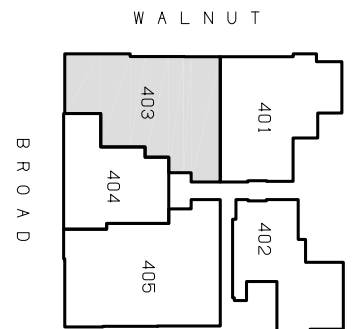

P·E·A·R·L
PROPERTIES

1401 Walnut

1401 WALNUT STREET PHILADELPHIA

FOR LEASING INFORMATION;
610-529-4444
KDP@PEARL-PROPERTIES.COM

2 BEDROOM
2 BATHROOM

MORAVIAN