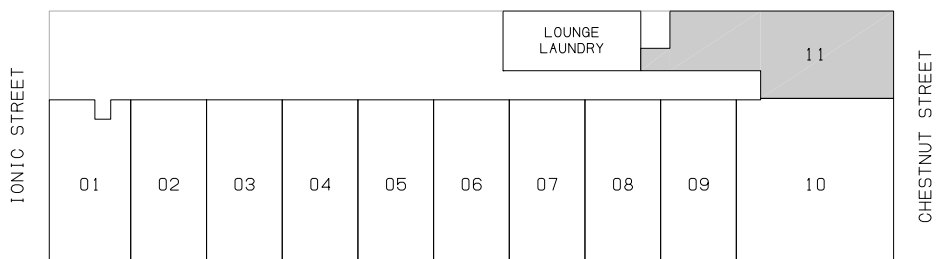

P · E · A · R · L
 P R O P E R T I E S

FOR LEASING INFORMATION;
 610-529-4444
 KDP@PEARL-PROPERTIES.COM

1600 Chestnut

16TH & CHESTNUT STREETS PHILADELPHIA

1 BEDROOM
 1 BATHROOM

16TH STREET