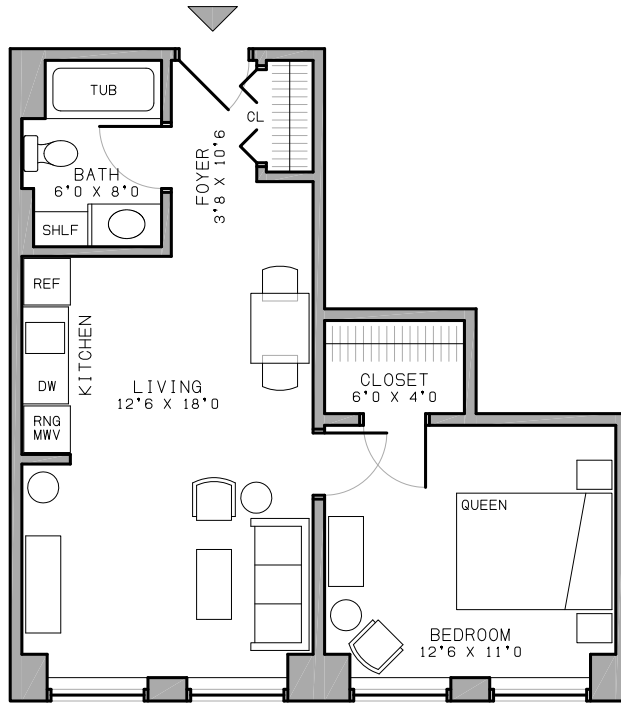

P·E·A·R·L
PROPERTIES

FOR LEASING INFORMATION;
610-529-4444
KDP@PEARL-PROPERTIES.COM

1600 Chestnut

16TH & CHESTNUT STREETS PHILADELPHIA

1 BEDROOM
1 BATHROOM