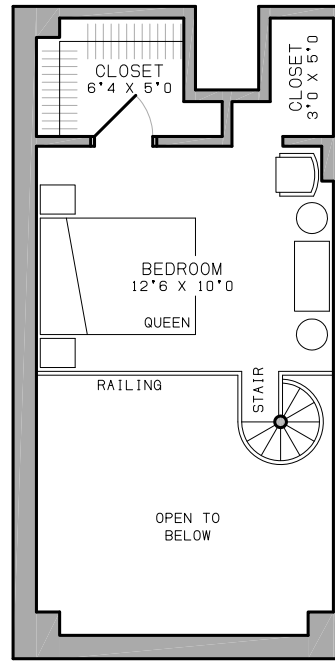

P·E·A·R·L PROPERTIES

FOR LEASING INFORMATION;
610-529-4444
KDP@PEARL-PROPERTIES.COM

1600 Chestnut

16TH & CHESTNUT STREETS PHILADELPHIA

LOWER LEVEL

LOFT LEVEL

1 BEDROOM
1 BATHROOM

LOFT LEVEL

LOWER LEVEL

16TH STREET