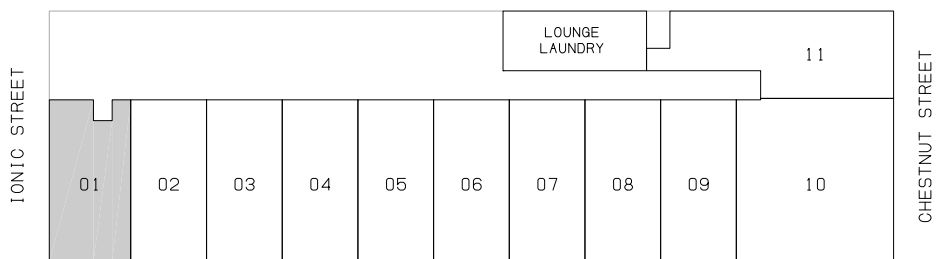

P·E·A·R·L PROPERTIES

FOR LEASING INFORMATION;
610-529-4444
KDP@PEARL-PROPERTIES.COM

1600 Chestnut

16TH & CHESTNUT STREETS PHILADELPHIA

LOWER LEVEL

LOFT LEVEL

1 BEDROOM
1 BATHROOM

LOFT LEVEL

LOWER LEVEL

16TH STREET