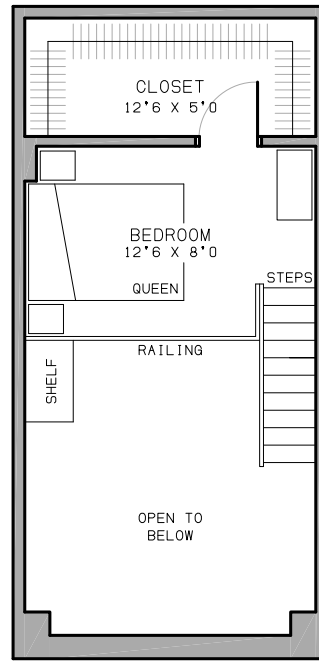

P·E·A·R·L PROPERTIES

FOR LEASING INFORMATION;
610-529-4444
KDP@PEARL-PROPERTIES.COM

1600 Chestnut

16TH & CHESTNUT STREETS PHILADELPHIA

LOWER LEVEL

LOFT LEVEL

- 1 BEDROOM
- 1 BATHROOM

LOFT LEVEL

LOWER LEVEL

16TH STREET

IONIC STREET

CHESTNUT STREET