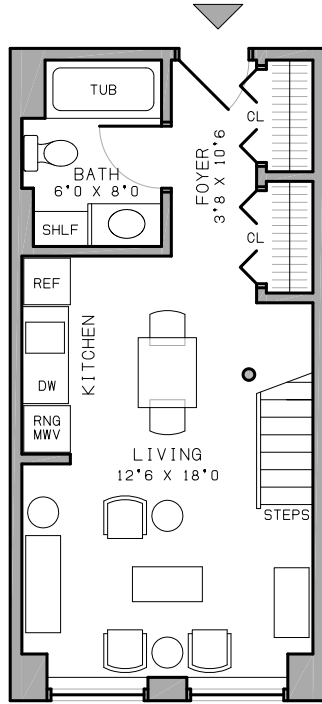

P·E·A·R·L PROPERTIES

FOR LEASING INFORMATION;
610-529-4444
KDP@PEARL-PROPERTIES.COM

1600 Chestnut

16TH & CHESTNUT STREETS PHILADELPHIA

LOWER LEVEL

LOFT LEVEL

- 1 BEDROOM
- 1 BATHROOM

LOFT LEVEL

LOWER LEVEL

16TH STREET

IONIC STREET

CHESTNUT STREET