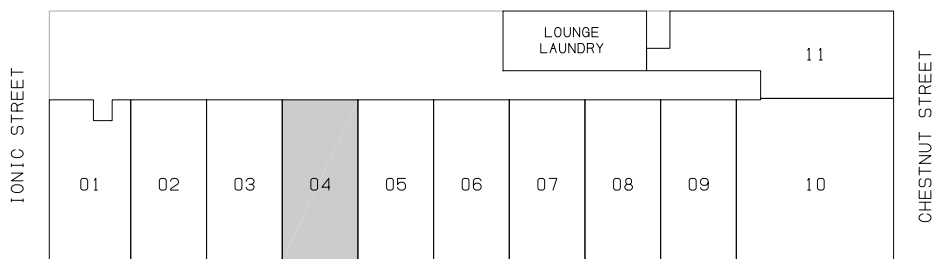

P·E·A·R·L PROPERTIES

FOR LEASING INFORMATION;
610-529-4444
KDP@PEARL-PROPERTIES.COM

1600 Chestnut

16TH & CHESTNUT STREETS PHILADELPHIA

LOWER LEVEL

LOFT LEVEL

- 1 BEDROOM
- 1 BATHROOM

LOFT LEVEL

LOWER LEVEL

16TH STREET

IONIC STREET

CHESTNUT STREET