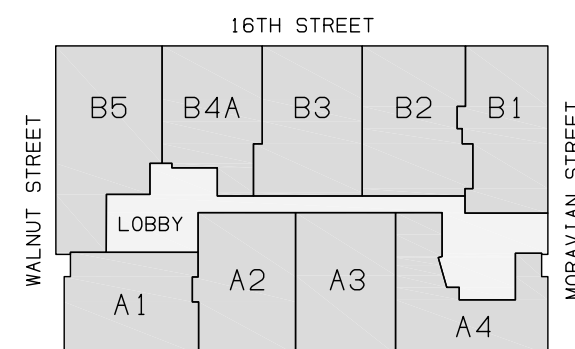

8TH FLOOR

7TH FLOOR

4TH - 6TH FLOOR

3RD FLOOR

2ND FLOOR

14TH FLOOR

13TH FLOOR

12TH FLOOR

9TH - 11TH FLOOR

TYPE C2
892 SF
 1B+1B+D

THE
BEACON
 16TH & WALNUT