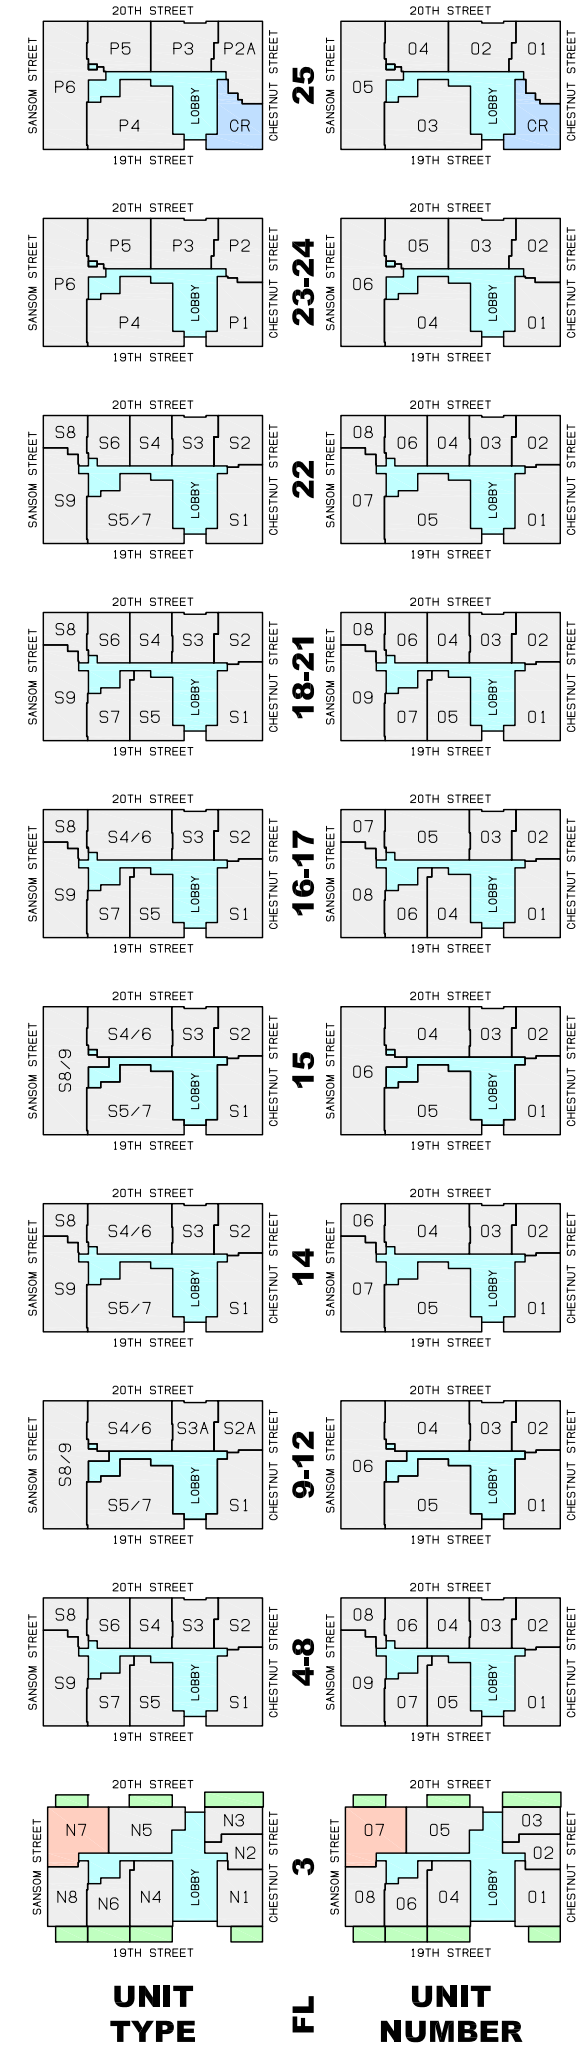

03-24-19

1,048 SF
2 BED + 2 BATH
Type N7

UNIT TYPE

FL

UNIT NUMBER