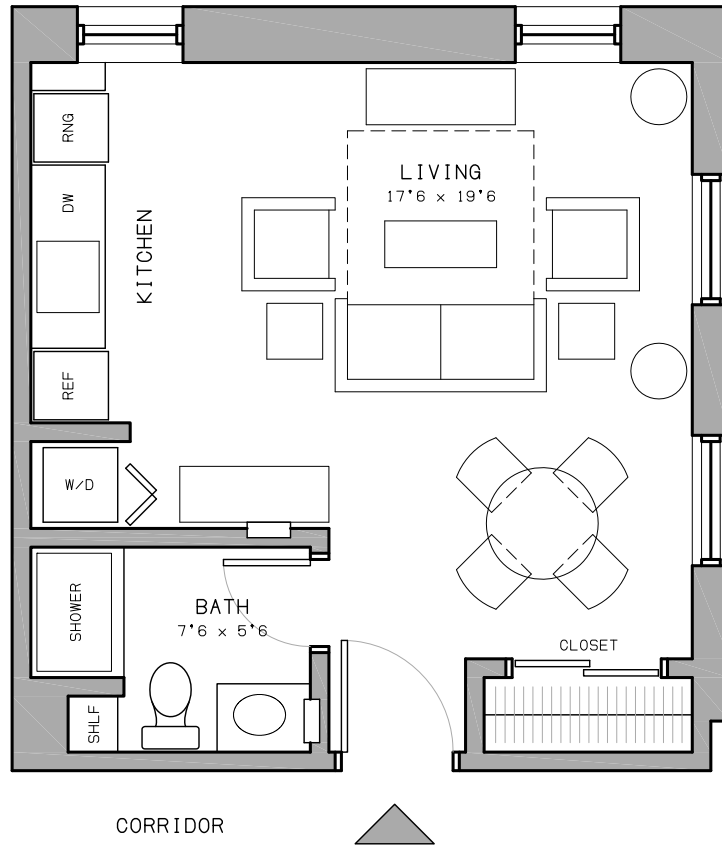

P·E·A·R·L
PROPERTIES

FOR LEASING INFORMATION;
610-529-4444
KDP@PEARL-PROPERTIES.COM

1512 WALNUT

1 5 1 2 W A L N U T S T R E E T P H I L A D E L P H I A

STUDIO
1 BATH
5TH FLOOR ONLY