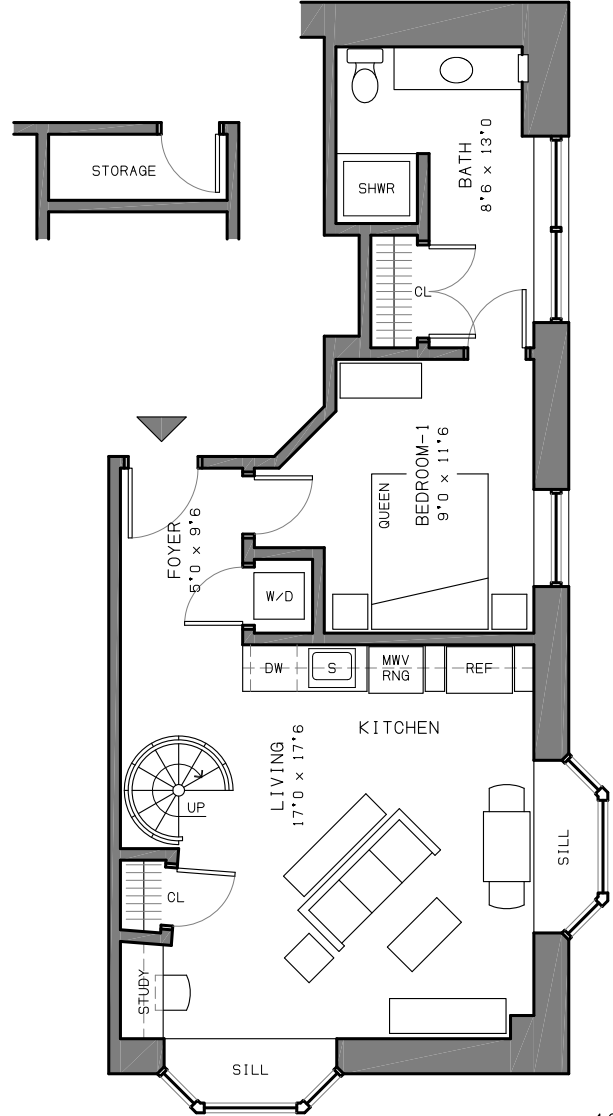

# 1200 WALNUT

12TH & WALNUT STREETS PHILADELPHIA

LOFT LEVEL

1376 SF  
3 BEDROOM LOFT  
3 BATH  
STUDY

12TH STREET