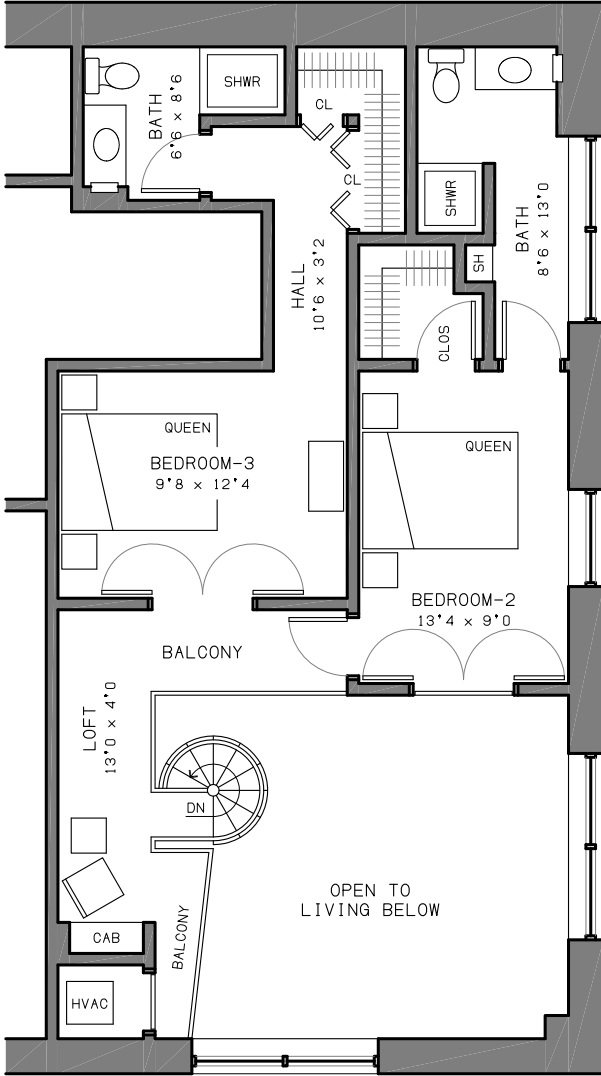

# 1200 WALNUT

12TH & WALNUT STREETS PHILADELPHIA

LOFT LEVEL

1376 SF  
3 BEDROOM LOFT  
3 BATH  
STUDY

12TH STREET