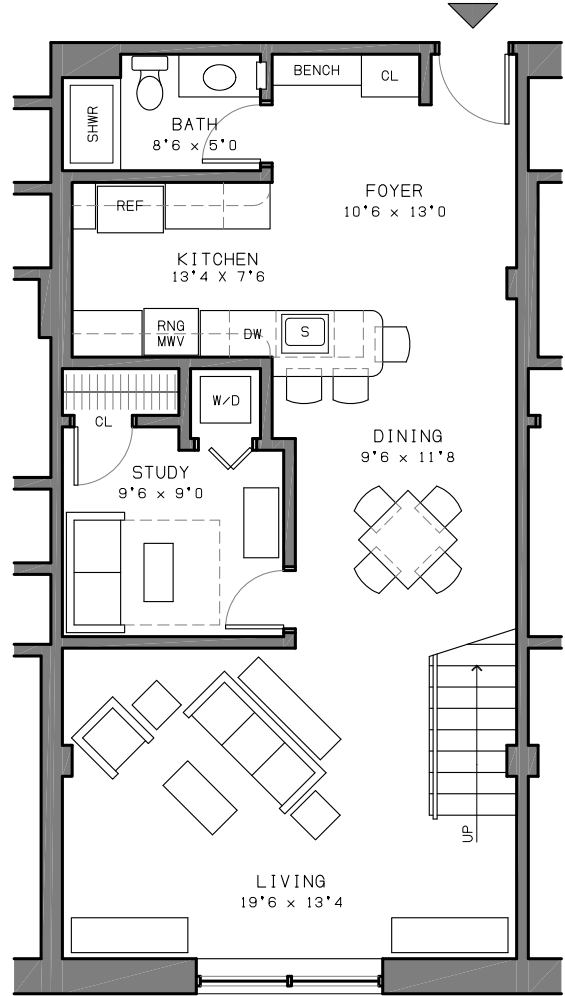

# 1200 WALNUT

12TH & WALNUT STREETS PHILADELPHIA

LOFT LEVEL

1350 SF

2 BEDROOM LOFT

2 BATH

STUDY

12TH STREET