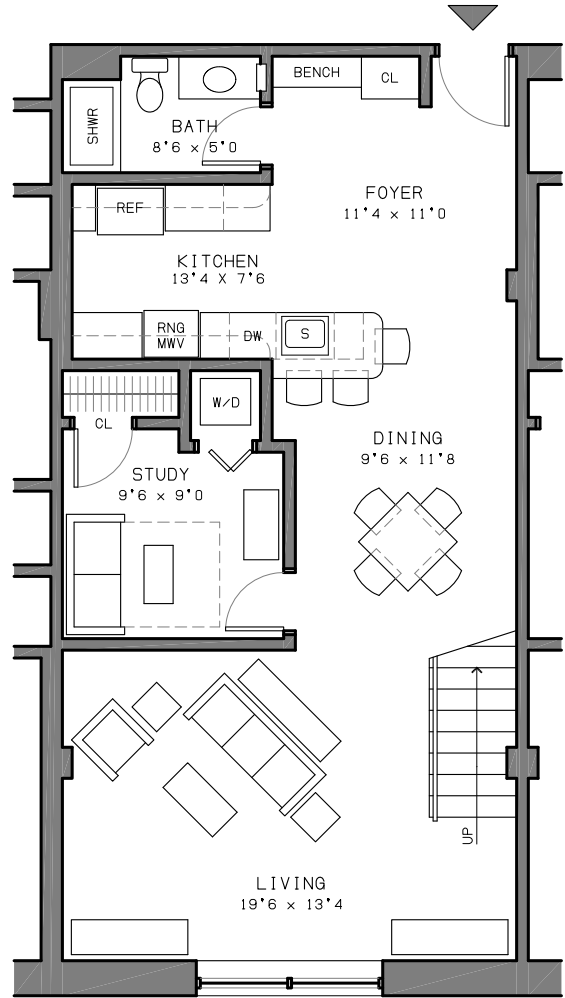

# 1200 WALNUT

12TH & WALNUT STREETS PHILADELPHIA

LOFT LEVEL

1350 SF

2 BEDROOM LOFT

2 BATH

STUDY

12TH STREET