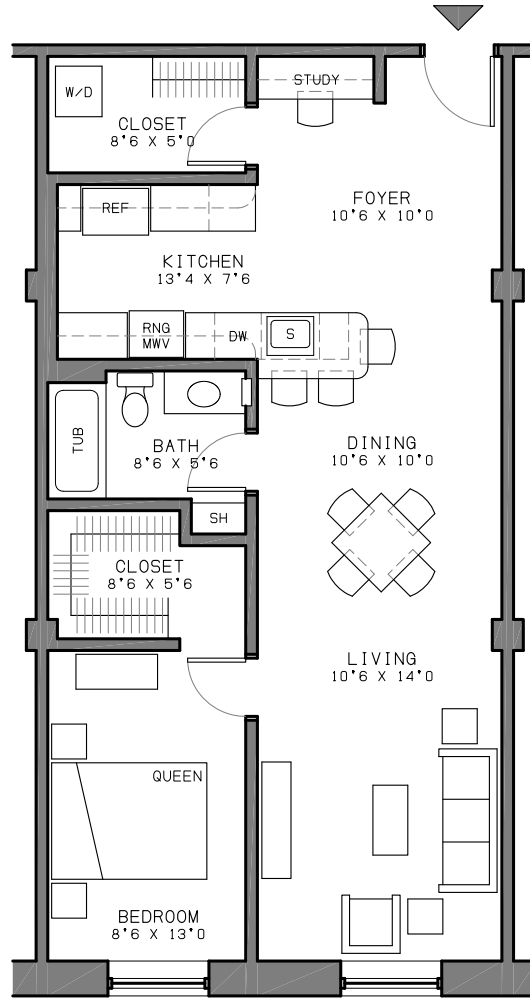

P·E·A·R·L PROPERTIES

FOR LEASING INFORMATION;
610-529-4444
KDP@PEARL-PROPERTIES.COM

1200 WALNUT

12TH & WALNUT STREETS PHILADELPHIA

812 SF
1 BEDROOM LOFT
1 BATH
STUDY