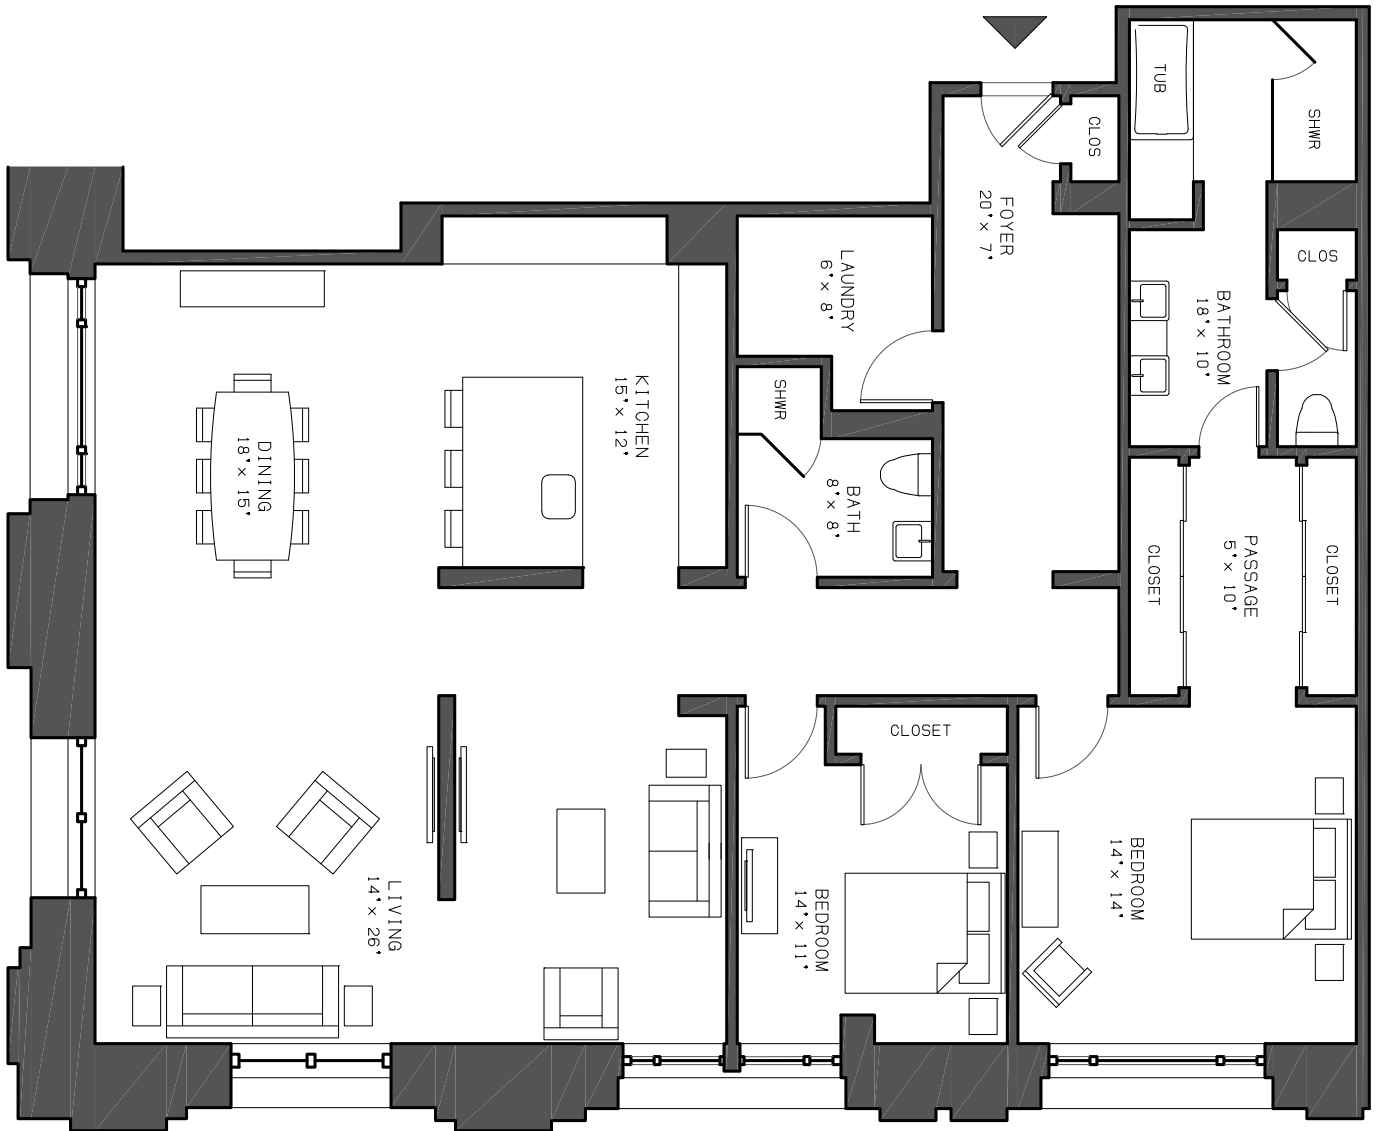

FOR LEASING INFORMATION;

610-529-4444

KDP@PEARL-PROPERTIES.COM

2 BEDROOM
2 BATHROOM

W A L N U T

B R O A D