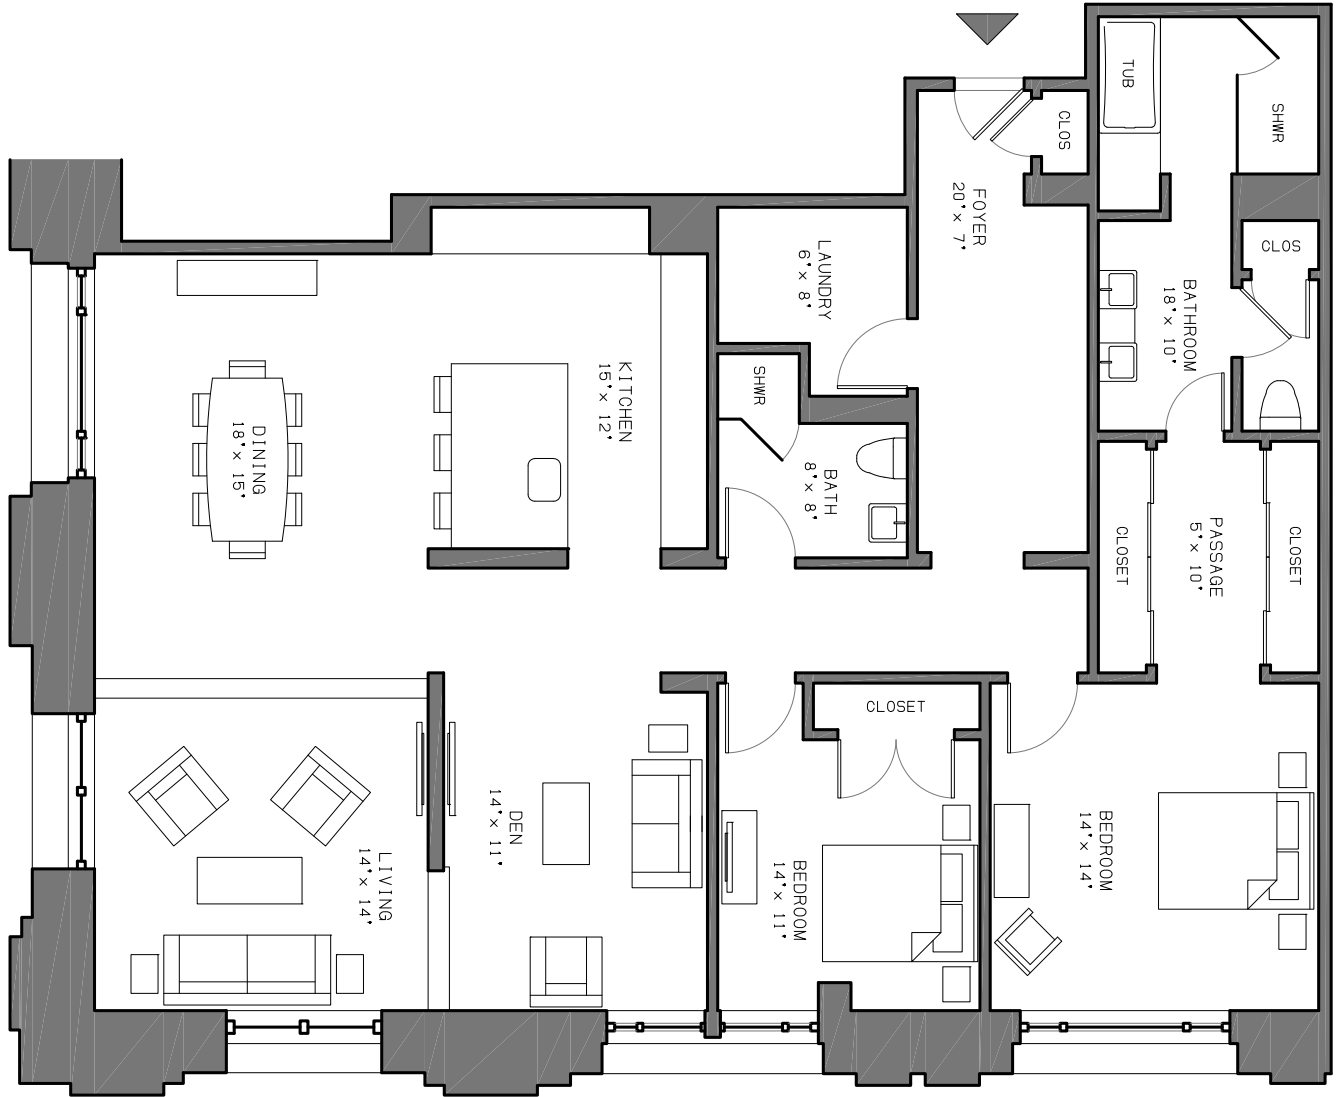

# 1401 Walnut

1 4 0 1 W A L N U T S T R E E T P H I L A D E L P H I A

FOR LEASING INFORMATION;  
610-529-4444  
KDP@PEARL-PROPERTIES.COM

2 BEDROOM  
2 BATHROOM

MORAVIAN