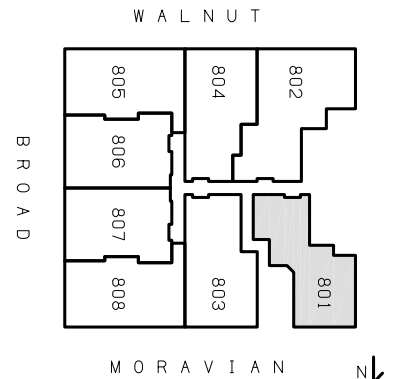

P·E·A·R·L
PROPERTIES

1401 Walnut

1401 WALNUT STREET PHILADELPHIA

FOR LEASING INFORMATION;
610-529-4444
KDP@PEARL-PROPERTIES.COM

Unit 801
958 SF
1 BEDROOM
1 BATHROOM
DEN

MORAVIAN