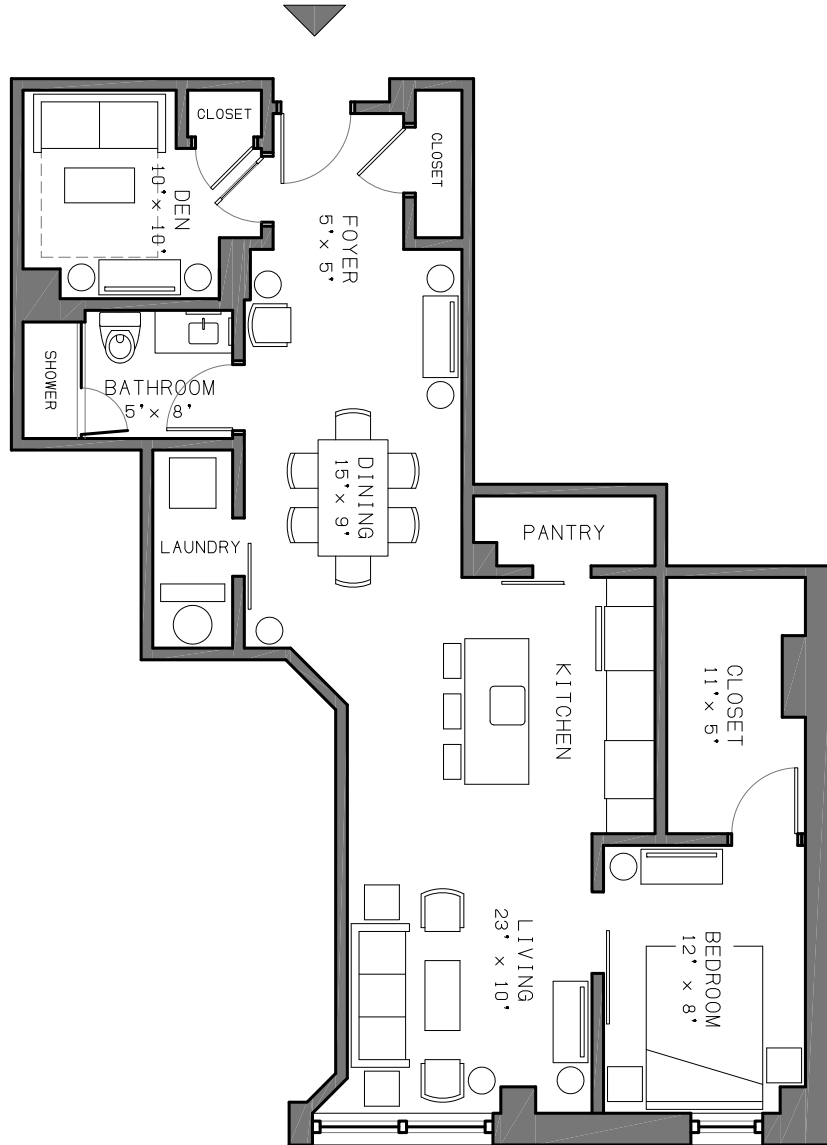

P·E·A·R·L
PROPERTIES

1401 Walnut

1401 WALNUT STREET PHILADELPHIA

FOR LEASING INFORMATION;
610-529-4444
KDP@PEARL-PROPERTIES.COM

Unit 801
958 SF
1 BEDROOM
1 BATHROOM
DEN

MORAVIAN