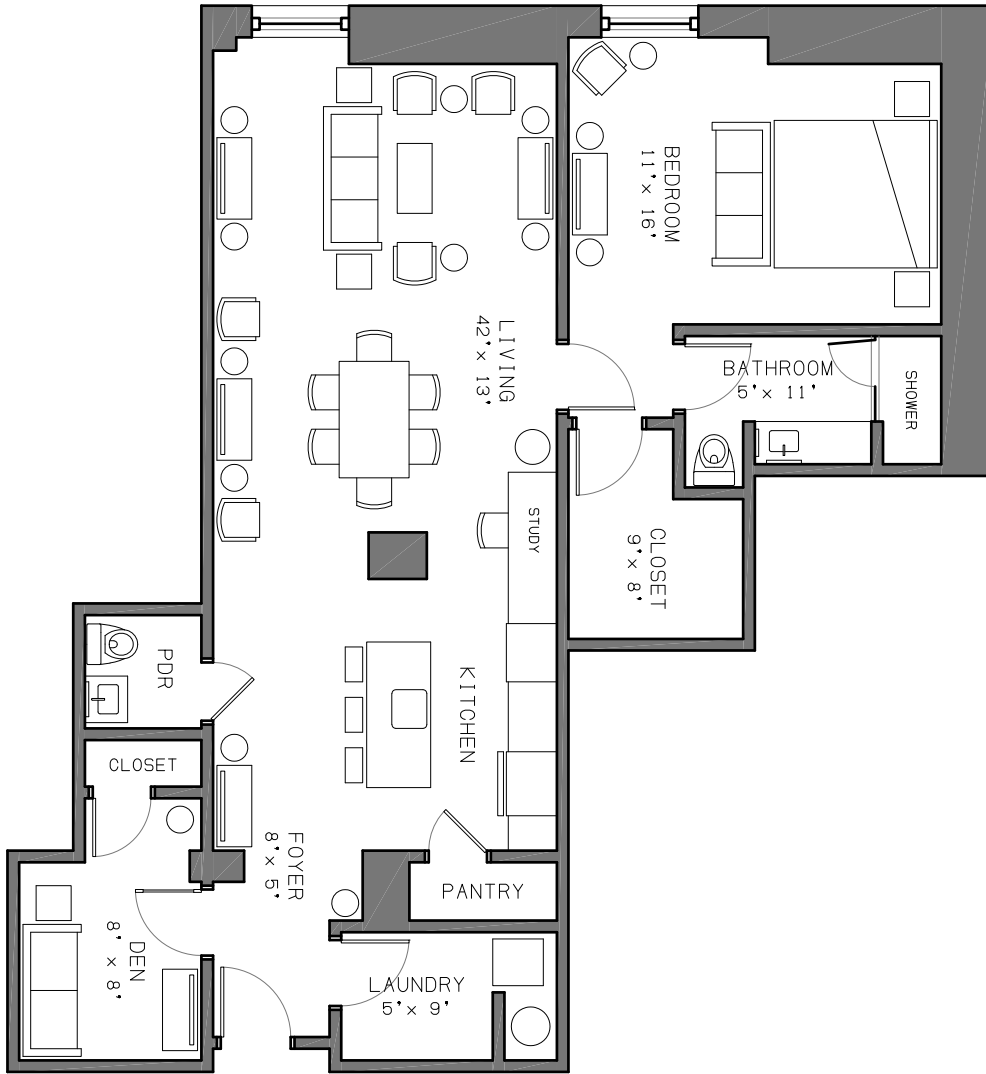

FOR LEASING INFORMATION;
610-529-4444
KDP@PEARL-PROPERTIES.COM

Unit 802
1,262 SF
1 BEDROOM
1.5 BATHROOMS
DEN
STUDY

MORAVIAN