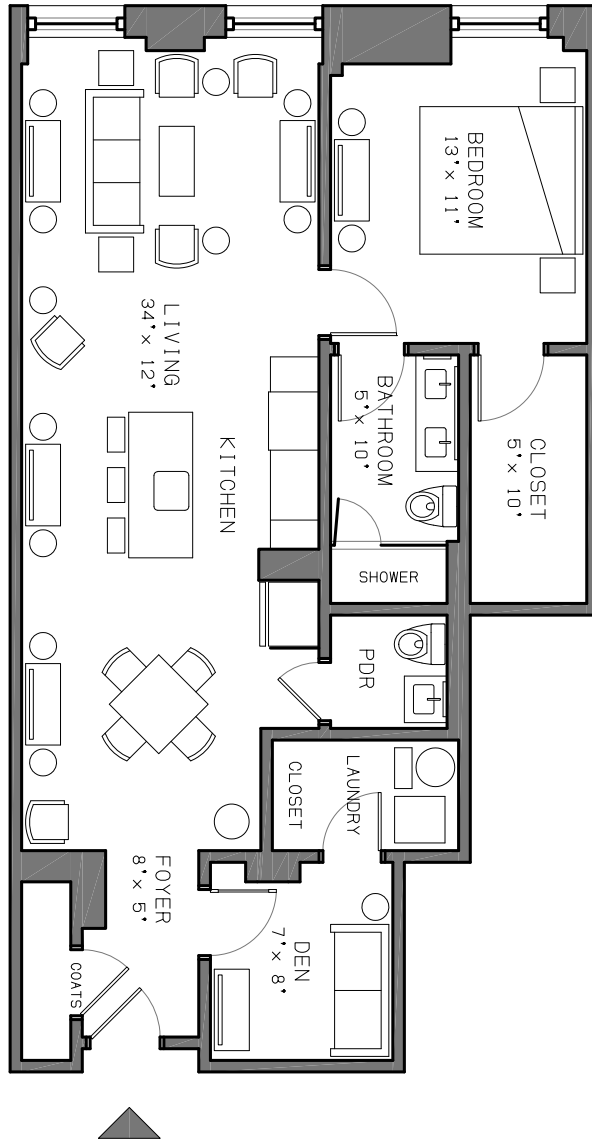

# 1401 Walnut

1401 WALNUT STREET PHILADELPHIA

**Unit 804**  
988 SF  
1 BEDROOM  
1.5 BATHROOMS  
DEN