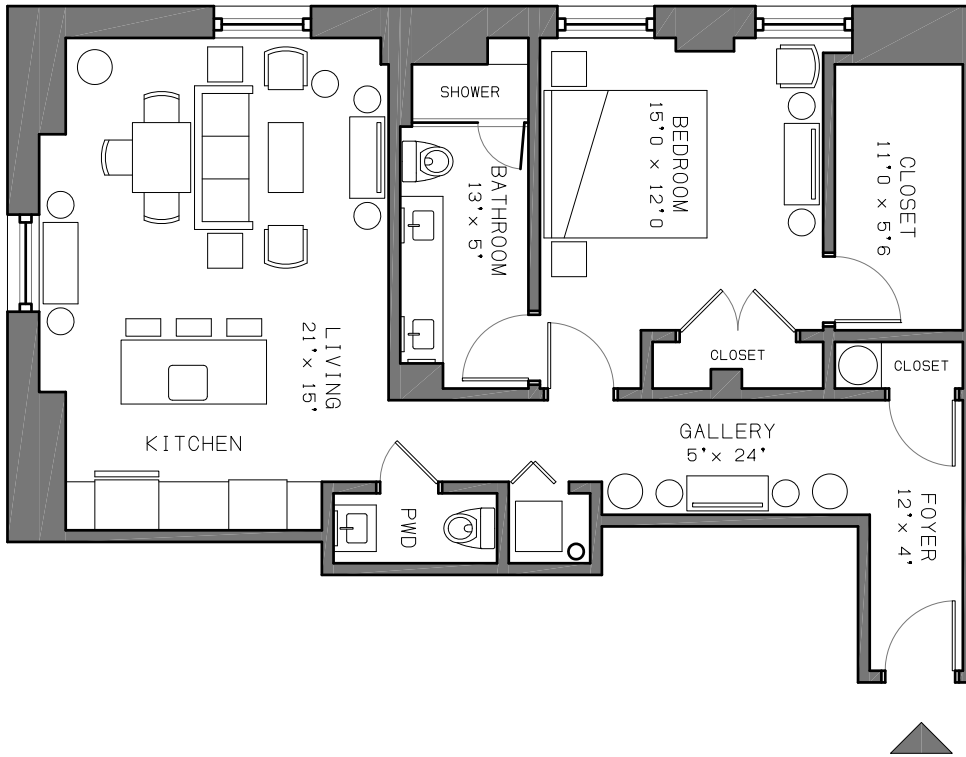

# 1401 Walnut

1401 WALNUT STREET PHILADELPHIA

**Unit 805**  
975 SF  
1 BEDROOM  
1.5 BATHROOMS