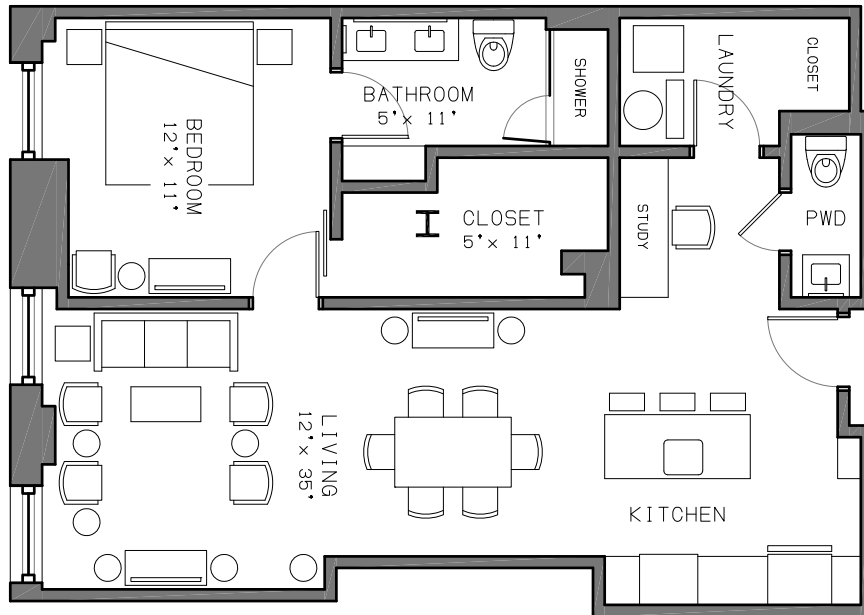

P·E·A·R·L
PROPERTIES

FOR LEASING INFORMATION;
610-529-4444
KDP@PEARL-PROPERTIES.COM

1401 Walnut

1401 WALNUT STREET PHILADELPHIA

Unit 807
904 SF
1 BEDROOM
1.5 BATHROOMS
STUDY