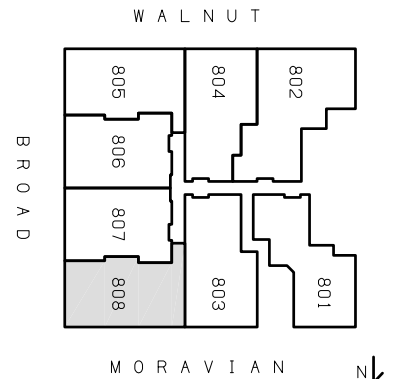

# 1401 Walnut

1401 WALNUT STREET PHILADELPHIA

**Unit 808**  
975 SF  
1 BEDROOM  
1.5 BATHROOMS

MORAVIAN