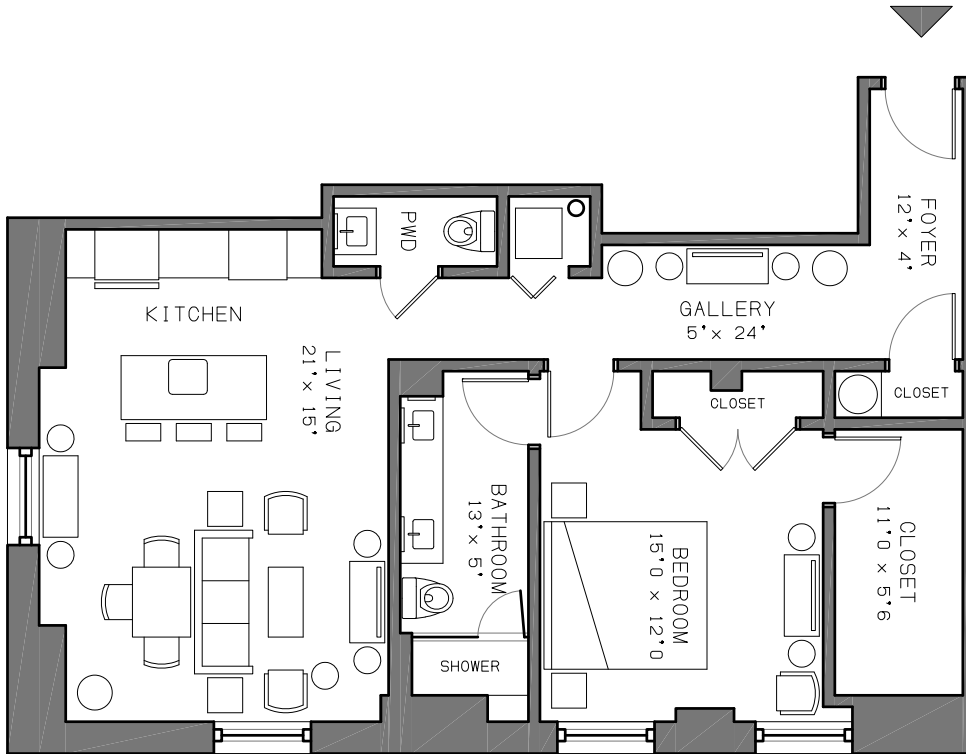

# 1401 Walnut

1401 WALNUT STREET PHILADELPHIA

**Unit 808**  
975 SF  
1 BEDROOM  
1.5 BATHROOMS

MORAVIAN