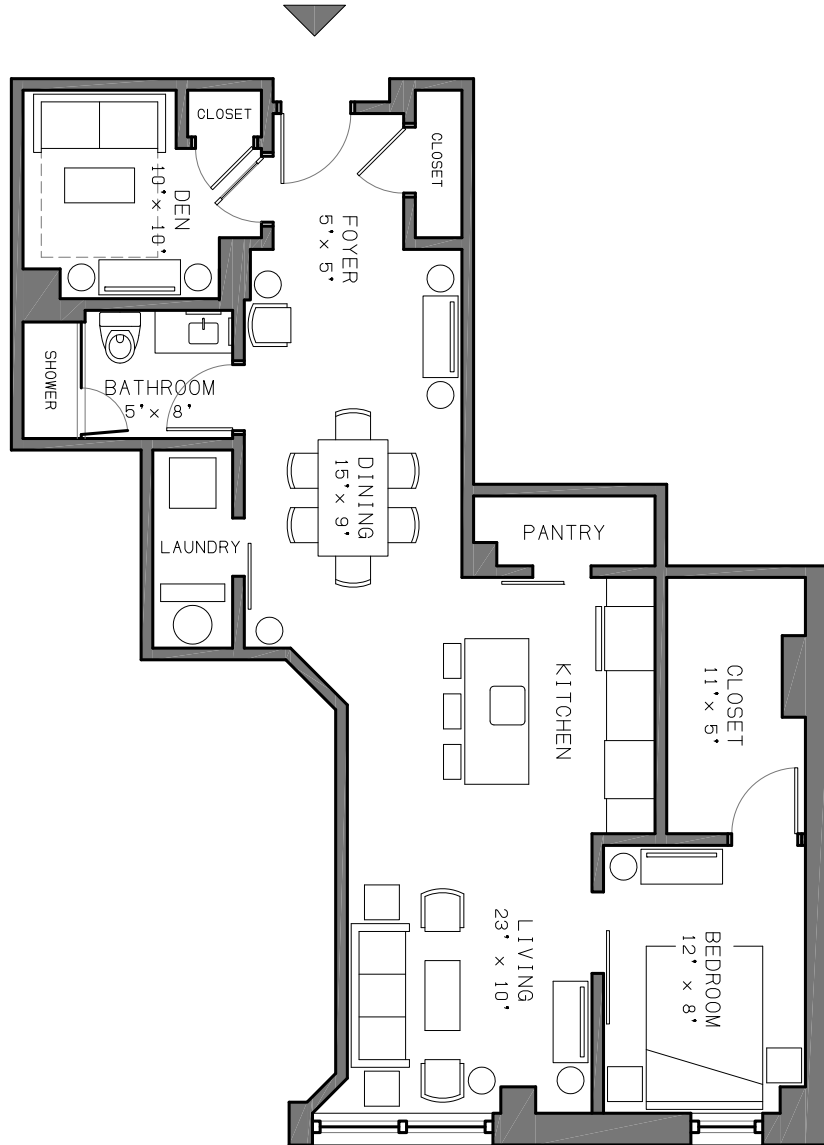

# 1401 Walnut

1401 WALNUT STREET PHILADELPHIA

**Unit 901**  
958 SF  
1 BEDROOM  
1 BATHROOM  
DEN