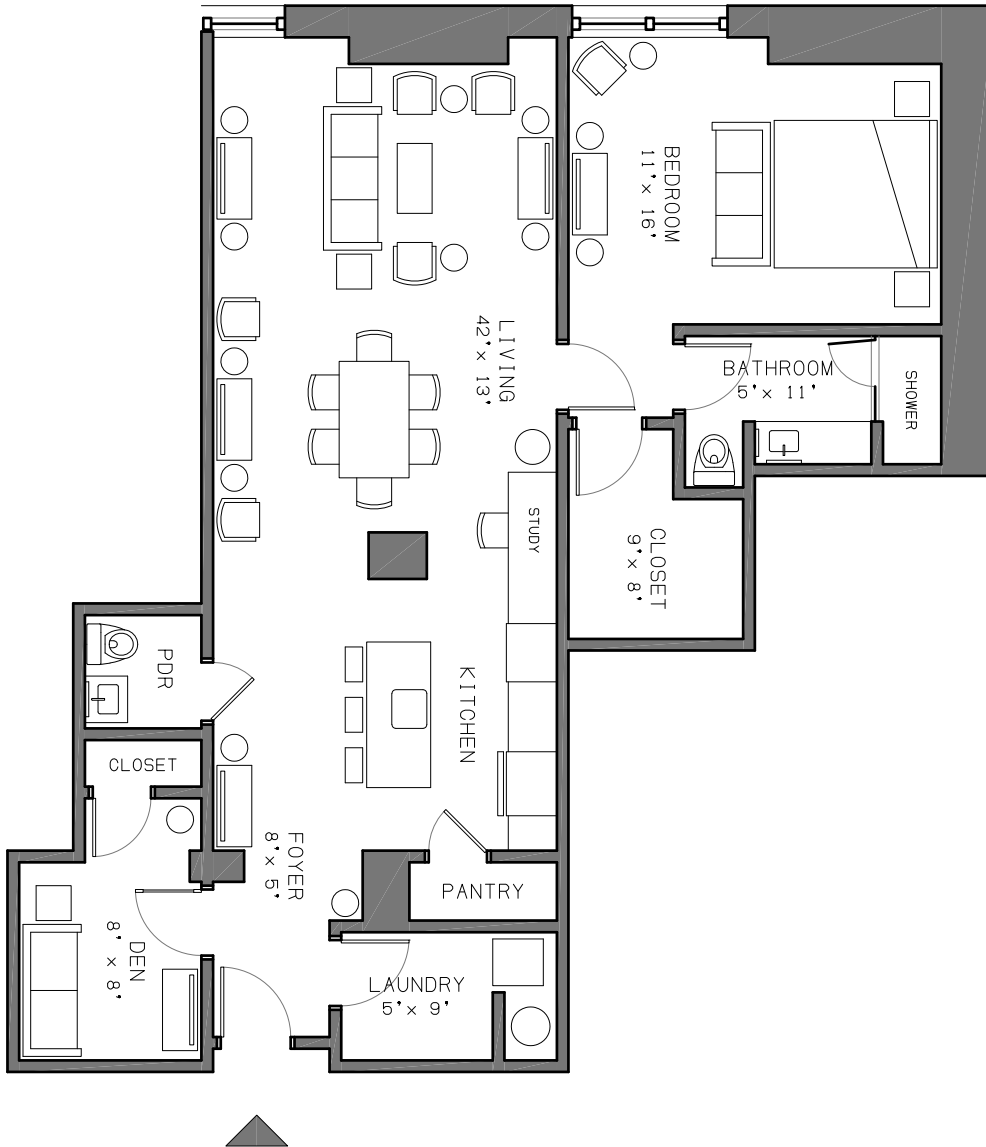

FOR LEASING INFORMATION;
610-529-4444
KDP@PEARL-PROPERTIES.COM

Unit 902
1,262 SF
1 BEDROOM
1.5 BATHROOMS
DEN
STUDY