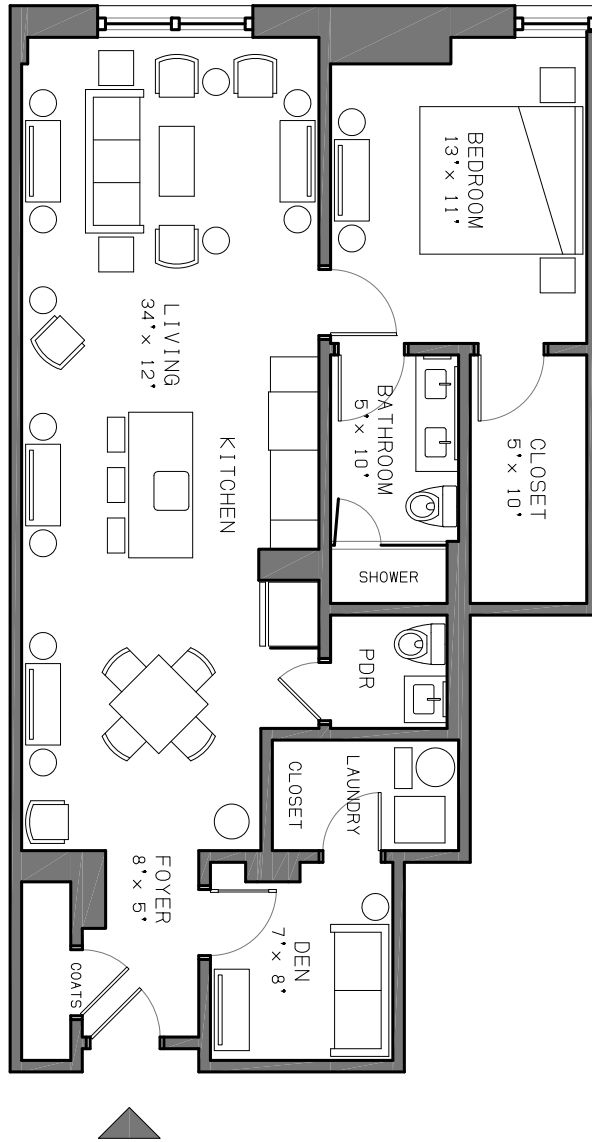

P·E·A·R·L
PROPERTIES

1401 Walnut

1401 WALNUT STREET PHILADELPHIA

FOR LEASING INFORMATION:
610-529-4444
KDP@PEARL-PROPERTIES.COM

Unit 904
988 SF
1 BEDROOM
1.5 BATHROOMS
DEN