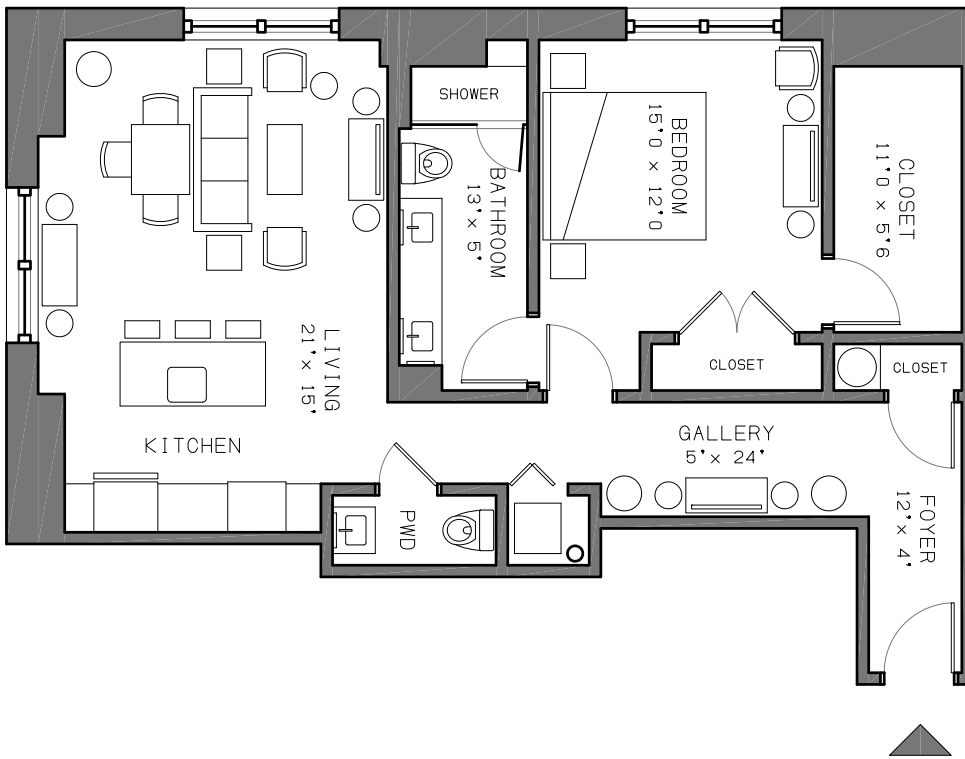

P·E·A·R·L PROPERTIES

FOR LEASING INFORMATION;
610-529-4444
KDP@PEARL-PROPERTIES.COM

1401 Walnut

1401 WALNUT STREET PHILADELPHIA

Unit 905
975 SF
1 BEDROOM
1.5 BATHROOMS