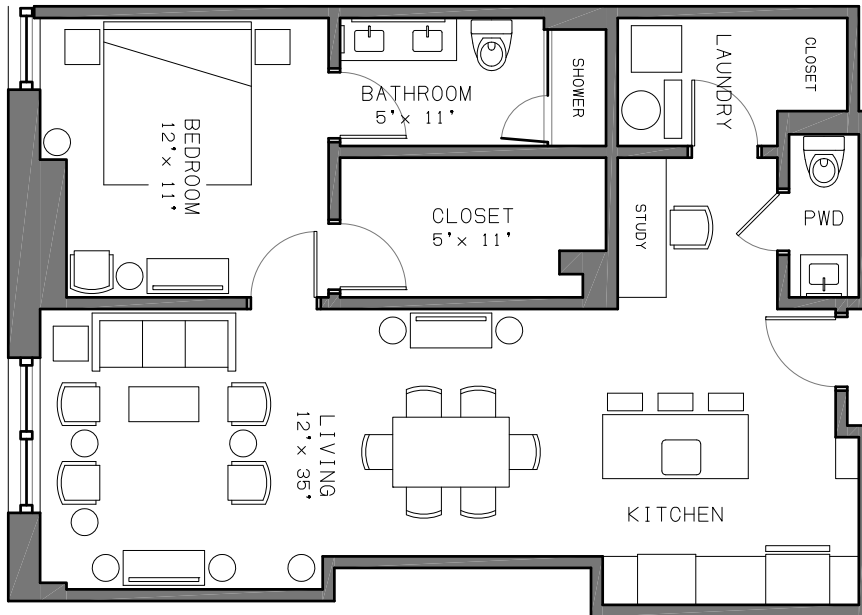

# 1401 Walnut

1401 WALNUT STREET PHILADELPHIA

FOR LEASING INFORMATION;  
610-529-4444  
KDP@PEARL-PROPERTIES.COM

**Unit 907**  
904 SF  
1 BEDROOM  
1.5 BATHROOMS  
STUDY