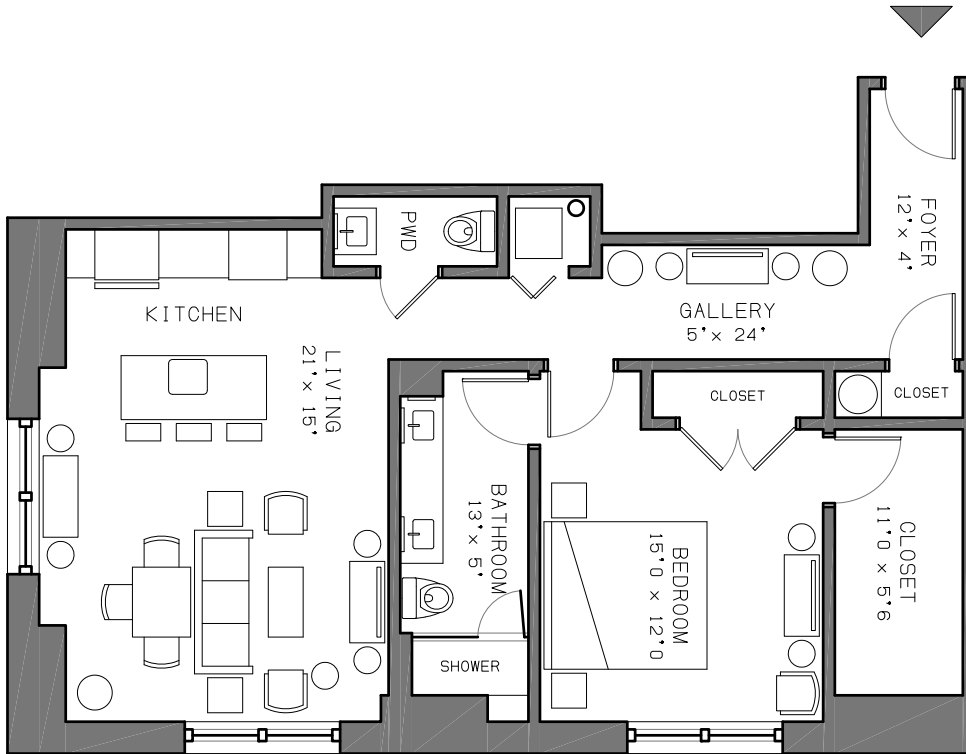

P·E·A·R·L
PROPERTIES

FOR LEASING INFORMATION;
610-529-4444
KDP@PEARL-PROPERTIES.COM

1401 Walnut

1401 WALNUT STREET PHILADELPHIA

Unit 908
975 SF
1 BEDROOM
1.5 BATHROOMS