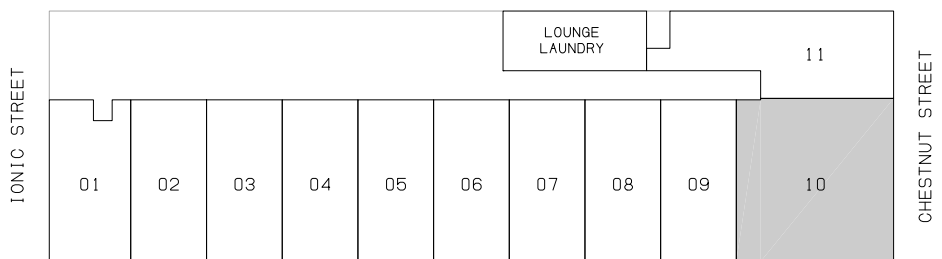

P·E·A·R·L PROPERTIES

FOR LEASING INFORMATION;
610-529-4444
KDP@PEARL-PROPERTIES.COM

1600 Chestnut

16TH & CHESTNUT STREETS PHILADELPHIA

LOWER LEVEL

LOFT LEVEL

LOFT LEVEL

LOWER LEVEL

16TH STREET