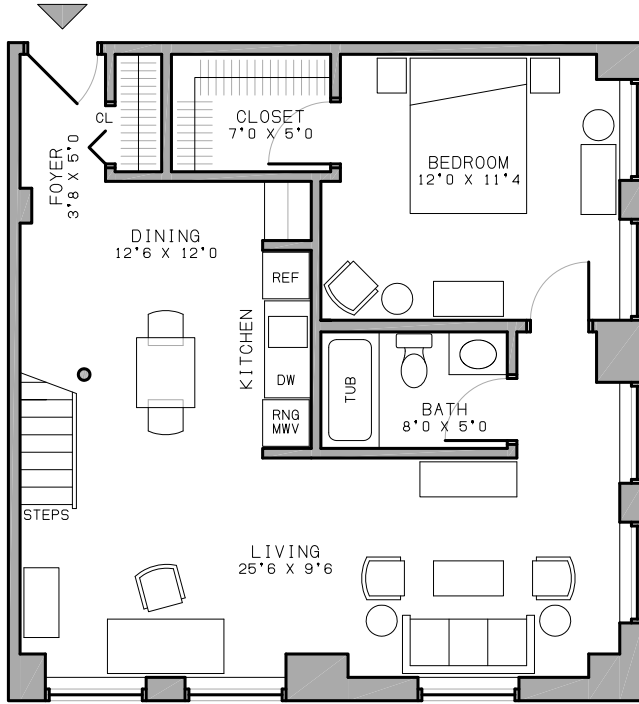

P·E·A·R·L PROPERTIES

FOR LEASING INFORMATION;
610-529-4444
KDP@PEARL-PROPERTIES.COM

1600 Chestnut

16TH & CHESTNUT STREETS PHILADELPHIA

LOWER LEVEL

LOFT LEVEL

LOFT LEVEL

LOWER LEVEL

16TH STREET